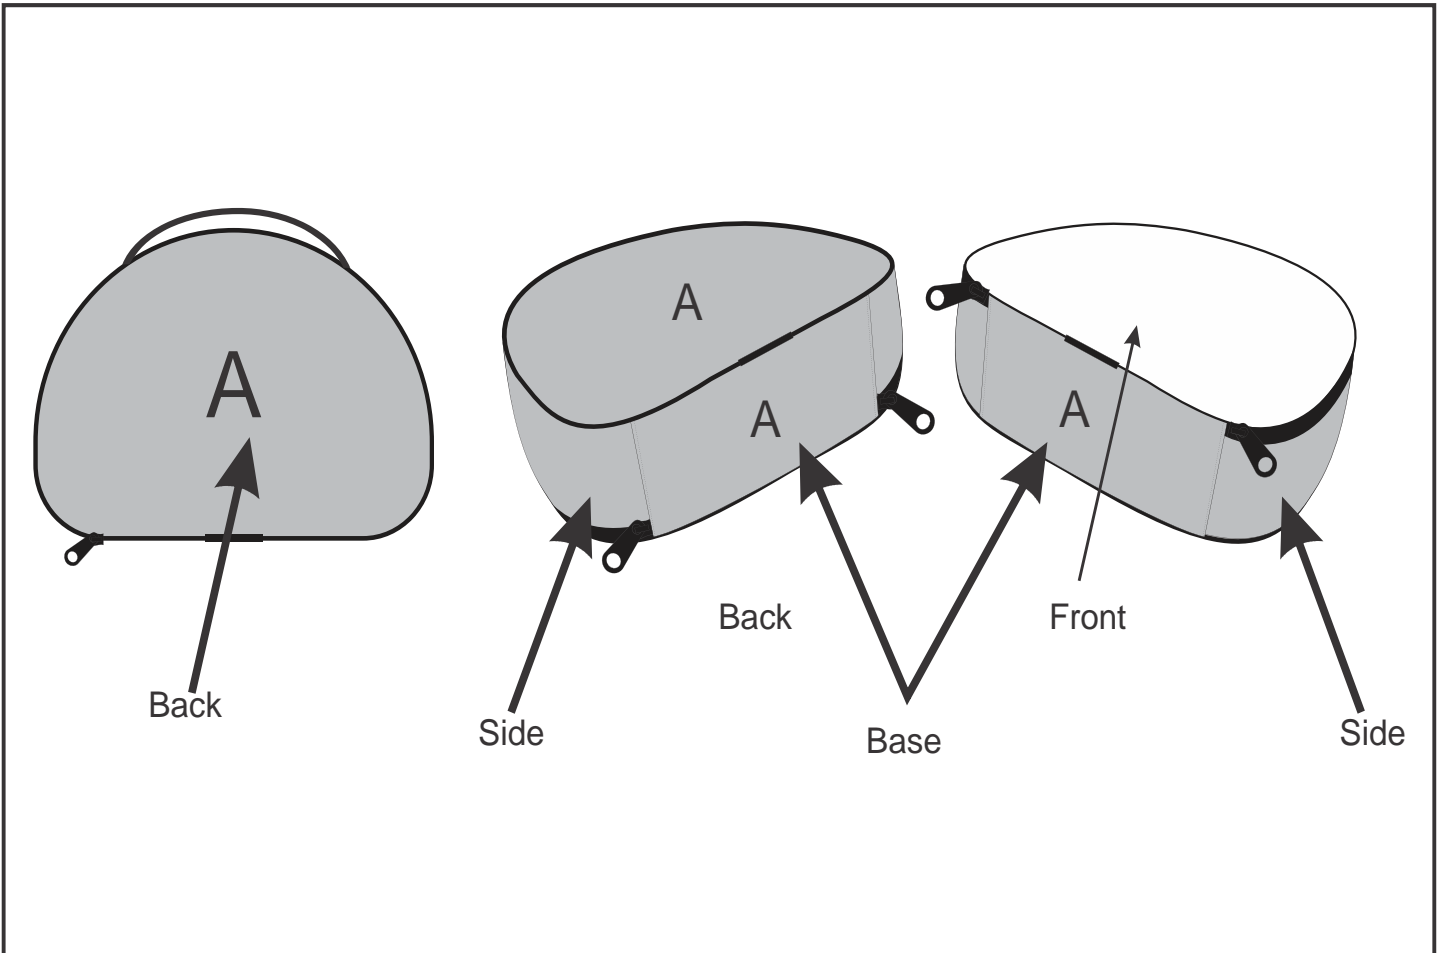

SG-HP-163-G

PPS Hoppla Aloe Toiletry Bag With PVC Front Window

Need to know:

- Includes 1-Position Sublimation (setup fees apply)
- Please Note: We cannot guarantee 100% logo Alignment on all Brandable Panels.

Branding Options:

Position	Branding Method (Branding Code)	No. of Colours	Dimension
A	Custom Sublimation A (CPSUB-A)	Full Colour	680mm wide x 576mm high