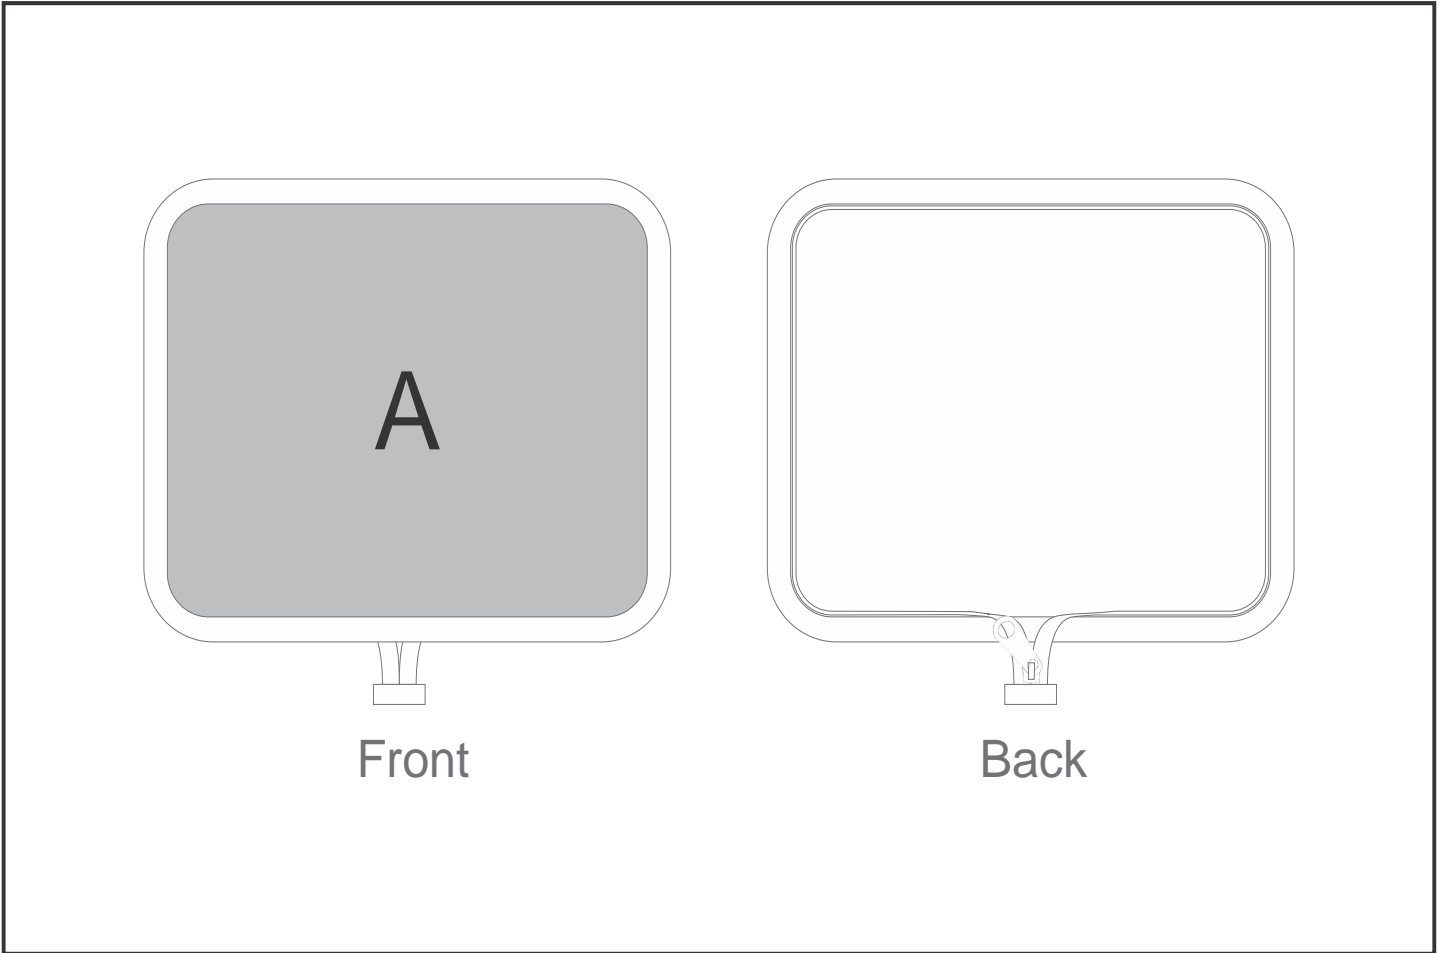

SG-HP-168-G

PPS Hoppla Dinky Neoprene Mouse Pad Pouch

Need to know:

- Includes 1-Position Sublimation (setup fees apply)
- Please Note: We cannot guarantee 100% logo Alignment on all Brandable Panels.
- NB: Please note that Neoprene material is not conducive to having predominantly white back grounds due to the print transferring nature of the fabric and process used to complete the print. We always advise to have a background colour within the design as this mitigates the chances of material blemishes and ghosting of print.

Branding Options:

Position	Branding Method (Branding Code)	No. of Colours	Dimension
A	Custom Sublimation A (CPSUB-A)	Full Colour	234mm wide x 194mm high