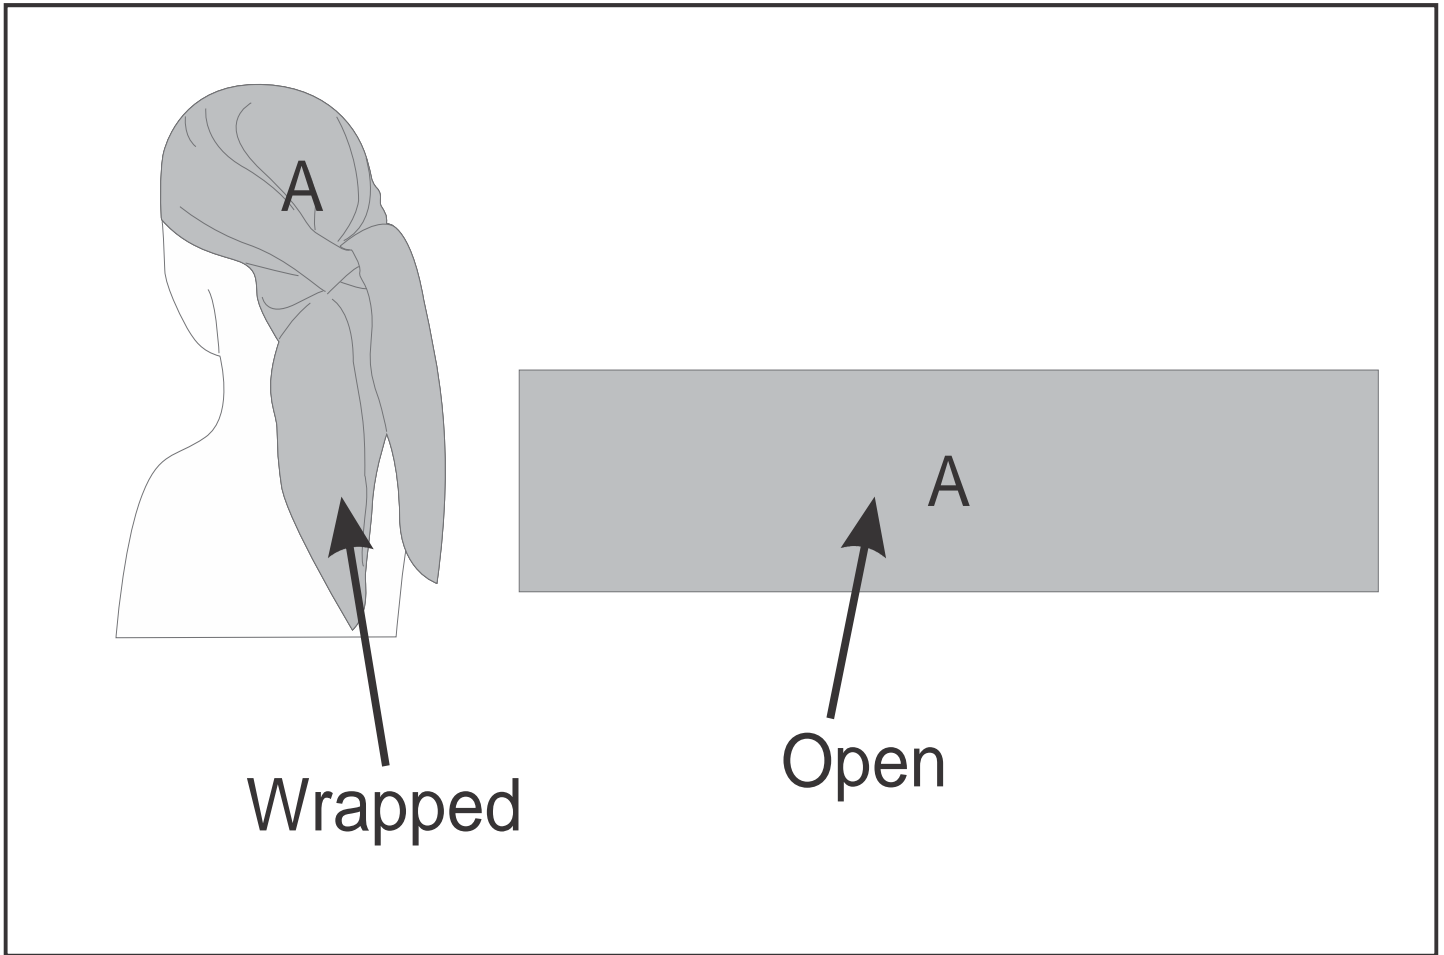

# SG-HP-174-G

PPS Hoppla Crown Polyester Head Wrap

## Need to know:

- Includes 1-Position Sublimation (setup fees apply)
- Please Note: We cannot guarantee 100% logo Alignment on all Brandable Panels.

## Branding Options:

Position	Branding Method (Branding Code)	No. of Colours	Dimension
A	Custom Sublimation A (CPSUB-A)	Full Colour	1540mm wide x 430mm high