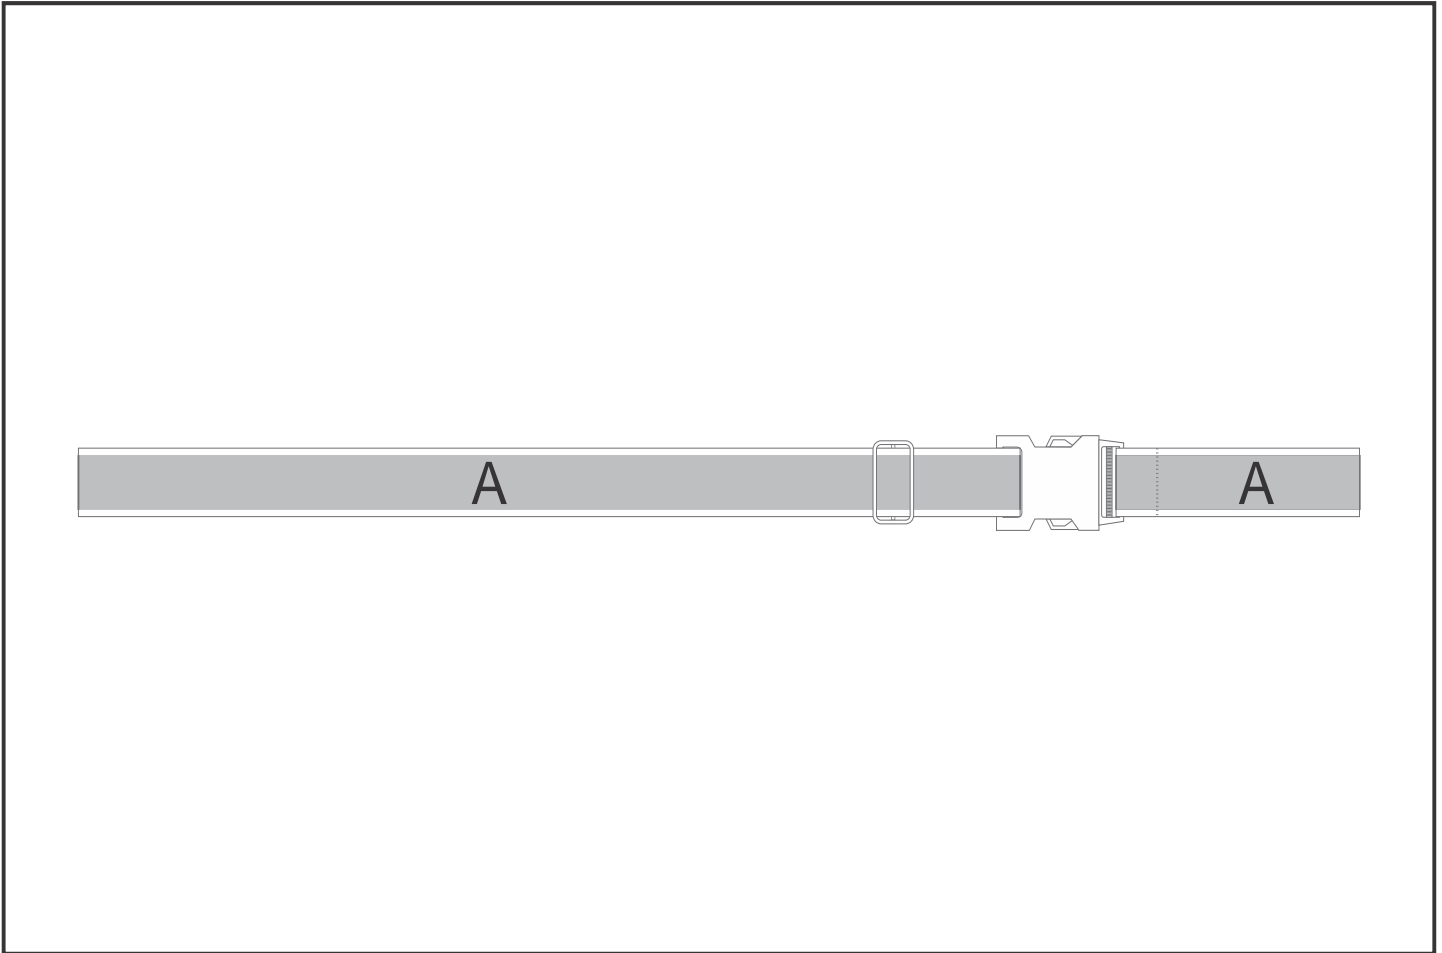

SG-HP-177-G

PPS Hoppla Globetrotter Luggage Strap

Need to know:

- Includes 1-Position Sublimation (setup fees apply)
- Please Note: We cannot guarantee 100% logo Alignment on all Brandable Panels.

Branding Options:

Position	Branding Method (Branding Code)	No. of Colours	Dimension
A	Custom Sublimation A (CPSUB-A)	Full Colour	1810mm wide x 112mm high