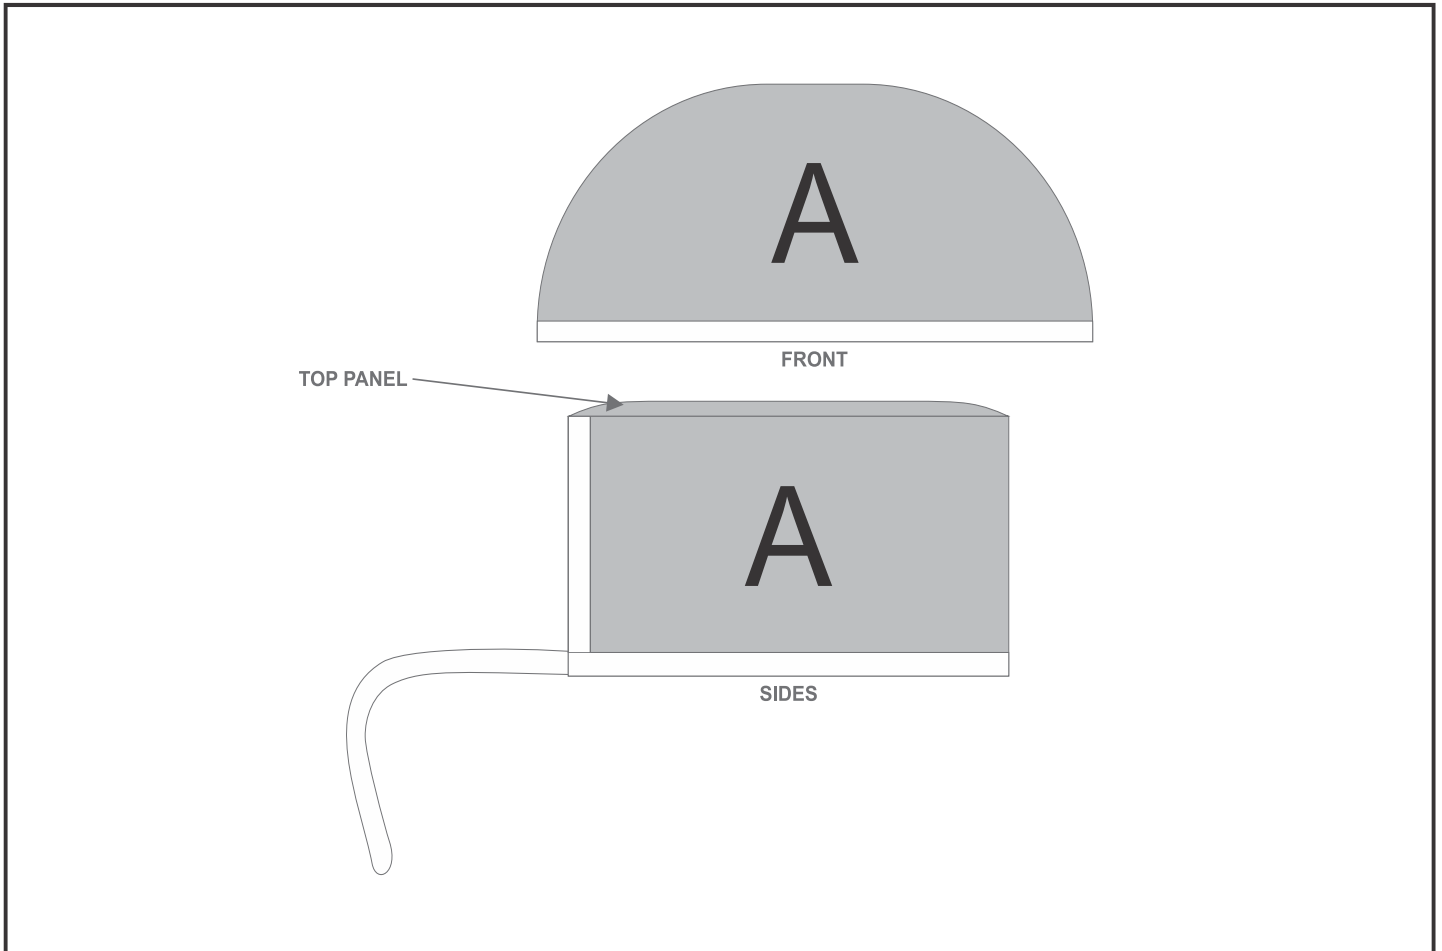

# SG-HP-191-G

PPS Hoppla Halo Polyester Nurse Theatre Cap

## Need to know:

Includes 1-Position Sublimation (setup fees apply)

- Please Note: We cannot guarantee 100% logo Alignment on all Brandable Panels.

## Branding Options:

Position	Branding Method (Branding Code)	No. of Colours	Dimension
A	Custom Sublimation A (CPSUB-A)	Full Colour	581mm wide x 344.2mm high