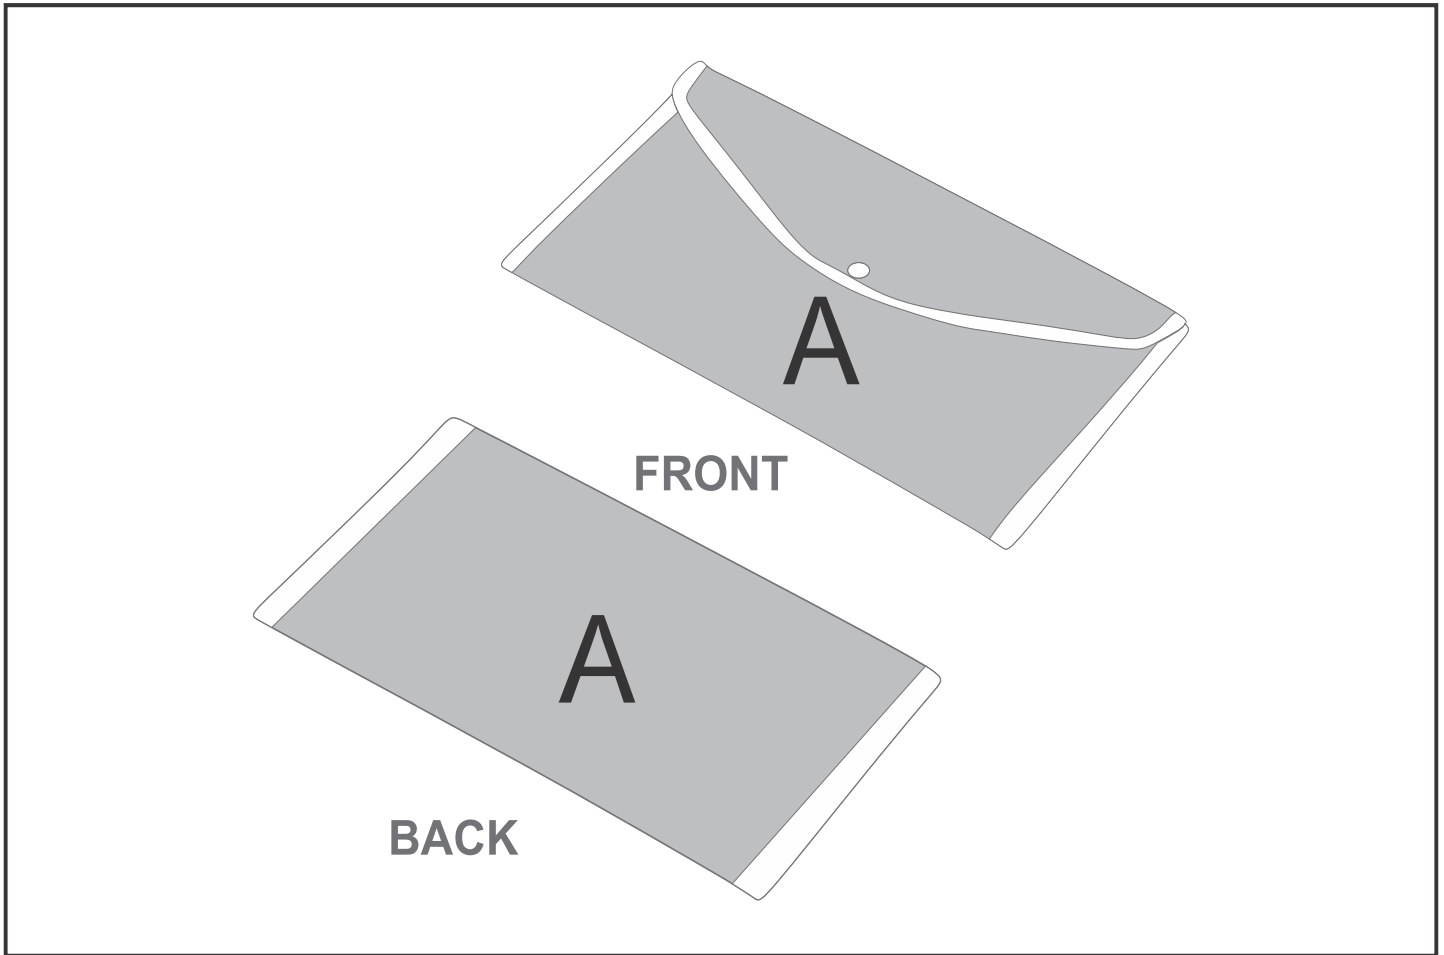

SG-HP-195-G

PPS Hoppla Flitz Polyester Travel Wallet

Need to know:

- Includes 1-Position Sublimation (setup fees apply)

- Please Note: We cannot guarantee 100% logo Alignment on all Brandable Panels.

Branding Options:

Position	Branding Method (Branding Code)	No. of Colours	Dimension
A	Custom Sublimation A (CPSUB-A)	Full Colour	285mm wide x 390mm high