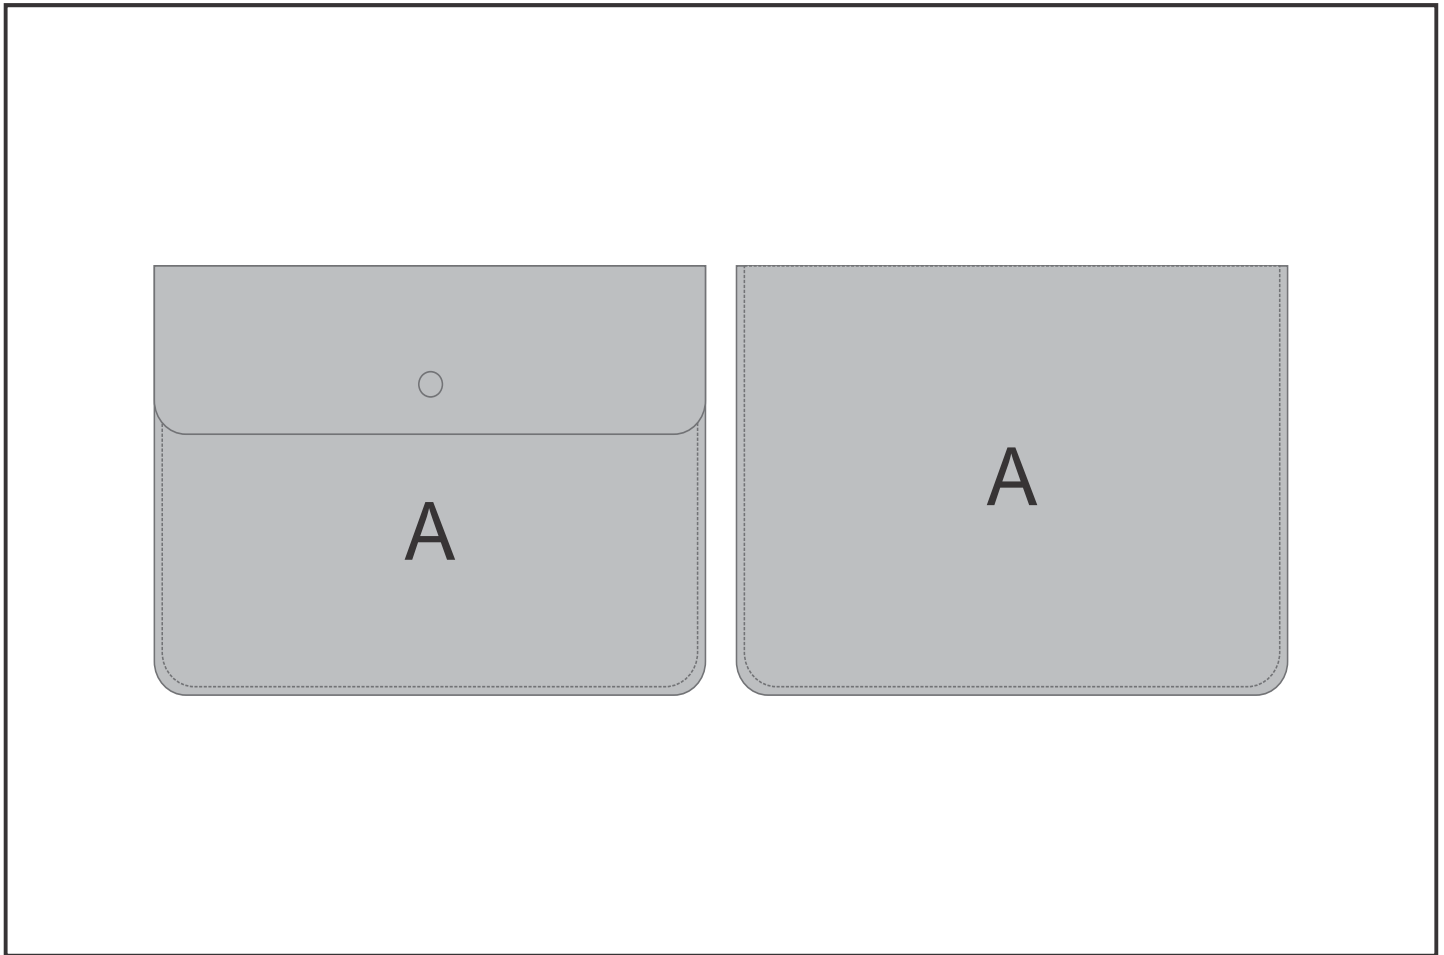

SG-HP-199-G

PPS Hoppla Revo RPET Felt Document Holder

Need to know:

- Includes 1-Position Sublimation (setup fees apply)

Please note: Due to the nature of grey felt, sublimated prints appear more subdued. The material absorbs more ink than standard fabrics, resulting in softer, less vibrant colors. This is a natural characteristic of the felt and not a printing flaw.

Branding Options:

Position	Branding Method (Branding Code)	No. of Colours	Dimension
A	Custom Sublimation A (CPSUB-A)	Full Colour	385mm wide x 610mm high