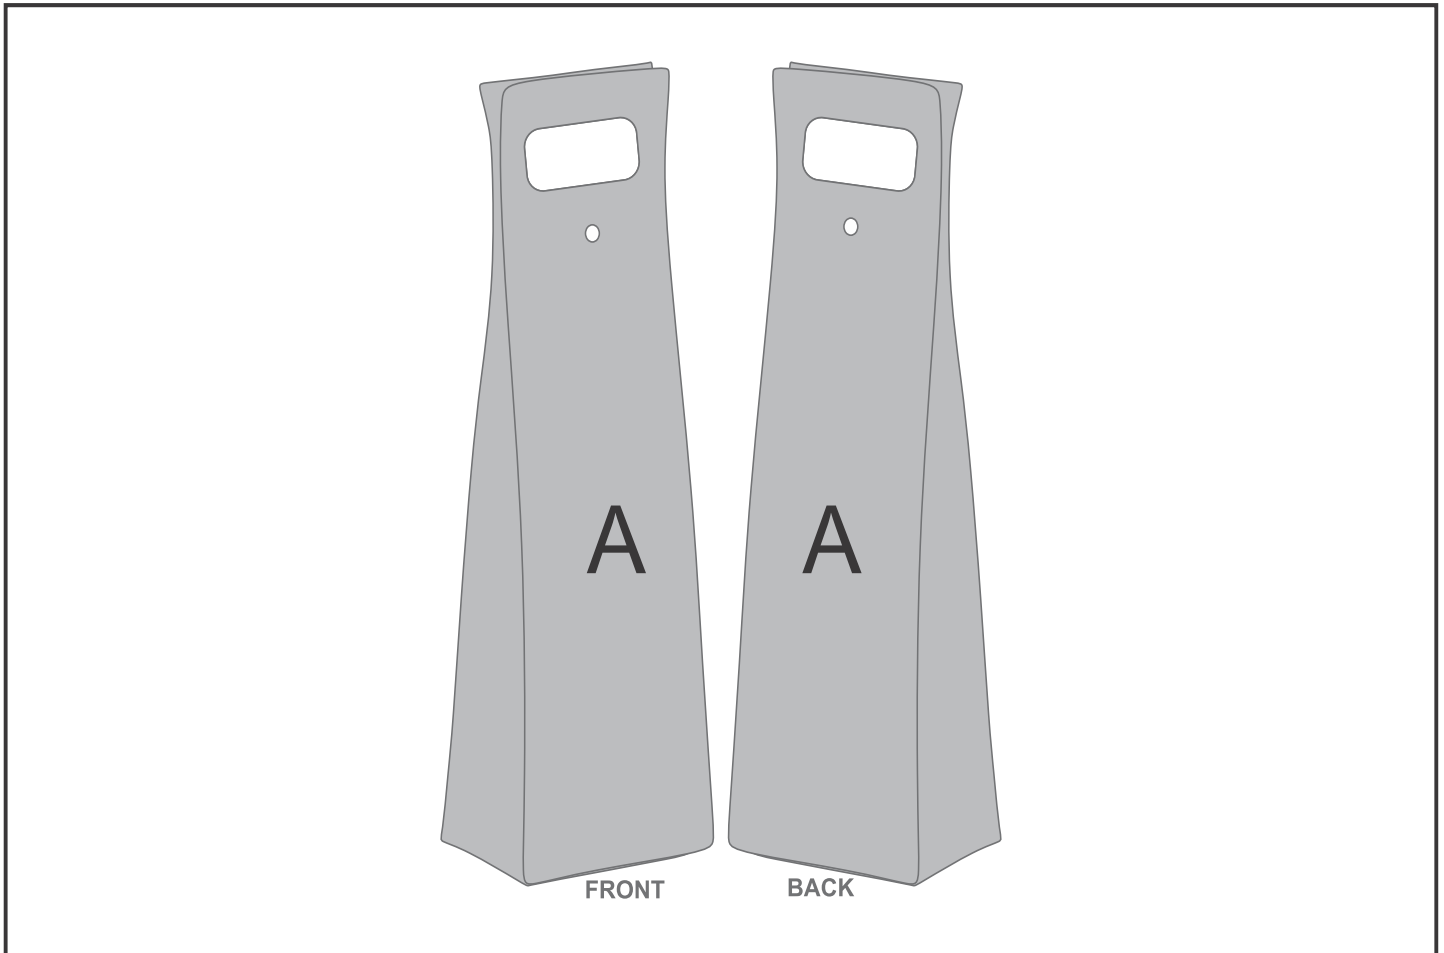

SG-HP-201-G

PPS Hoppla Velto RPET Felt Single Wine Carrier

Need to know:

- Includes 1-Position Sublimation (setup fees apply)

Branding Options:

Position	Branding Method (Branding Code)	No. of Colours	Dimension
A	Custom Sublimation A (CPSUB-A)	Full Colour	364mm wide x 922mm high