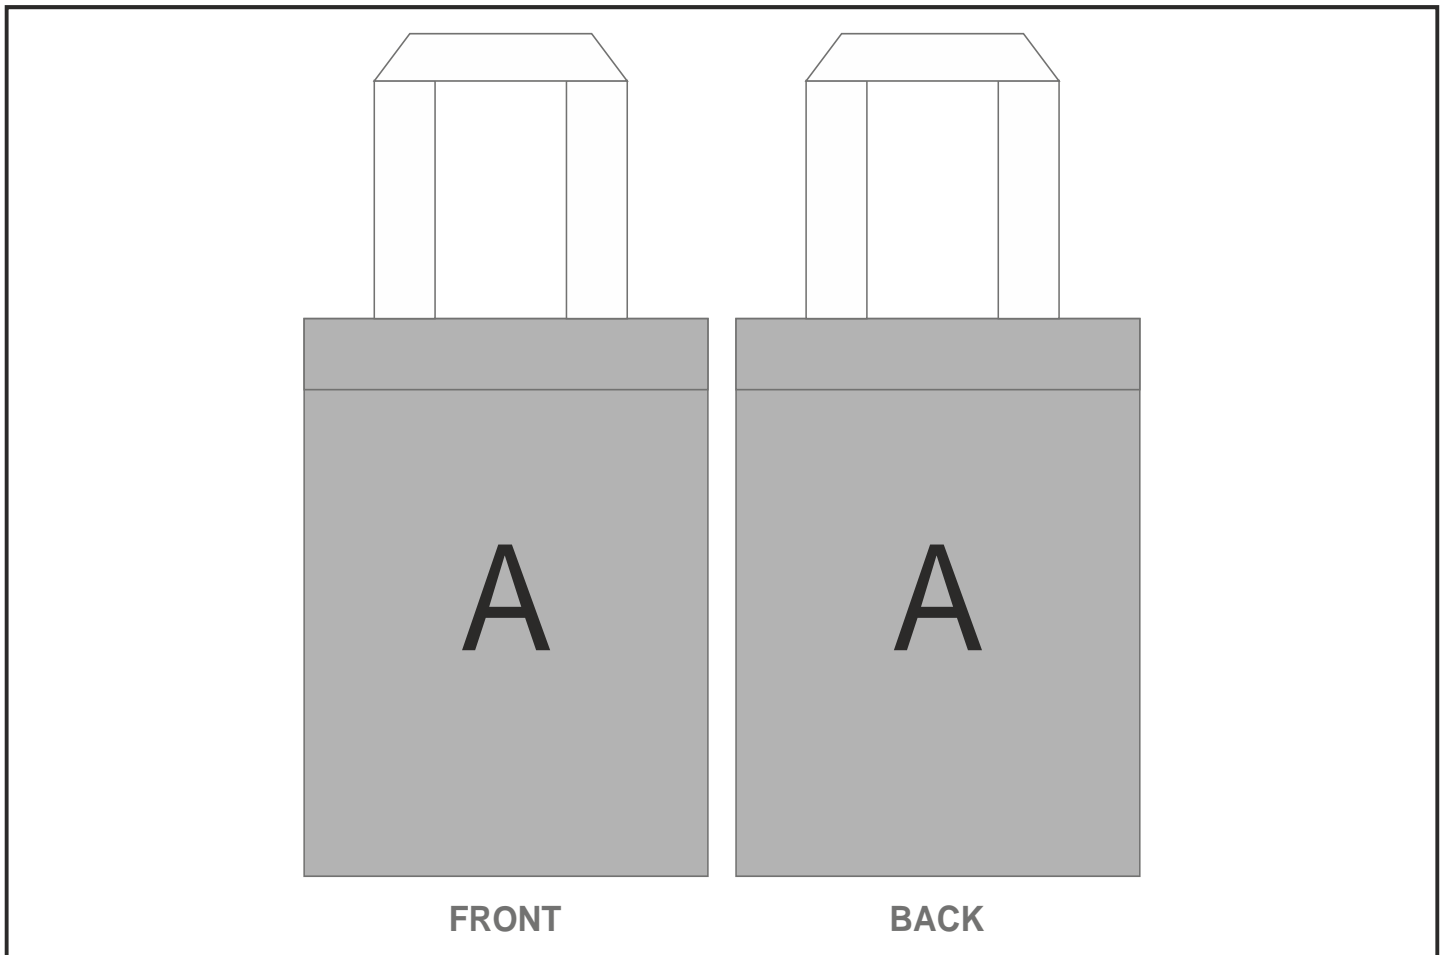

SG-HP-213-G

PPS Hoppla Greenset Polyester Sand Bag

Need to know:

- Includes 1-Position Sublimation (setup fees apply)

- Please Note: We cannot guarantee 100% logo Alignment on all Brandable Panels.

Branding Options:

Position	Branding Method (Branding Code)	No. of Colours	Dimension
A	Custom Sublimation A (CPSUB-A)	Full Colour	240mm wide x 548.7mm high