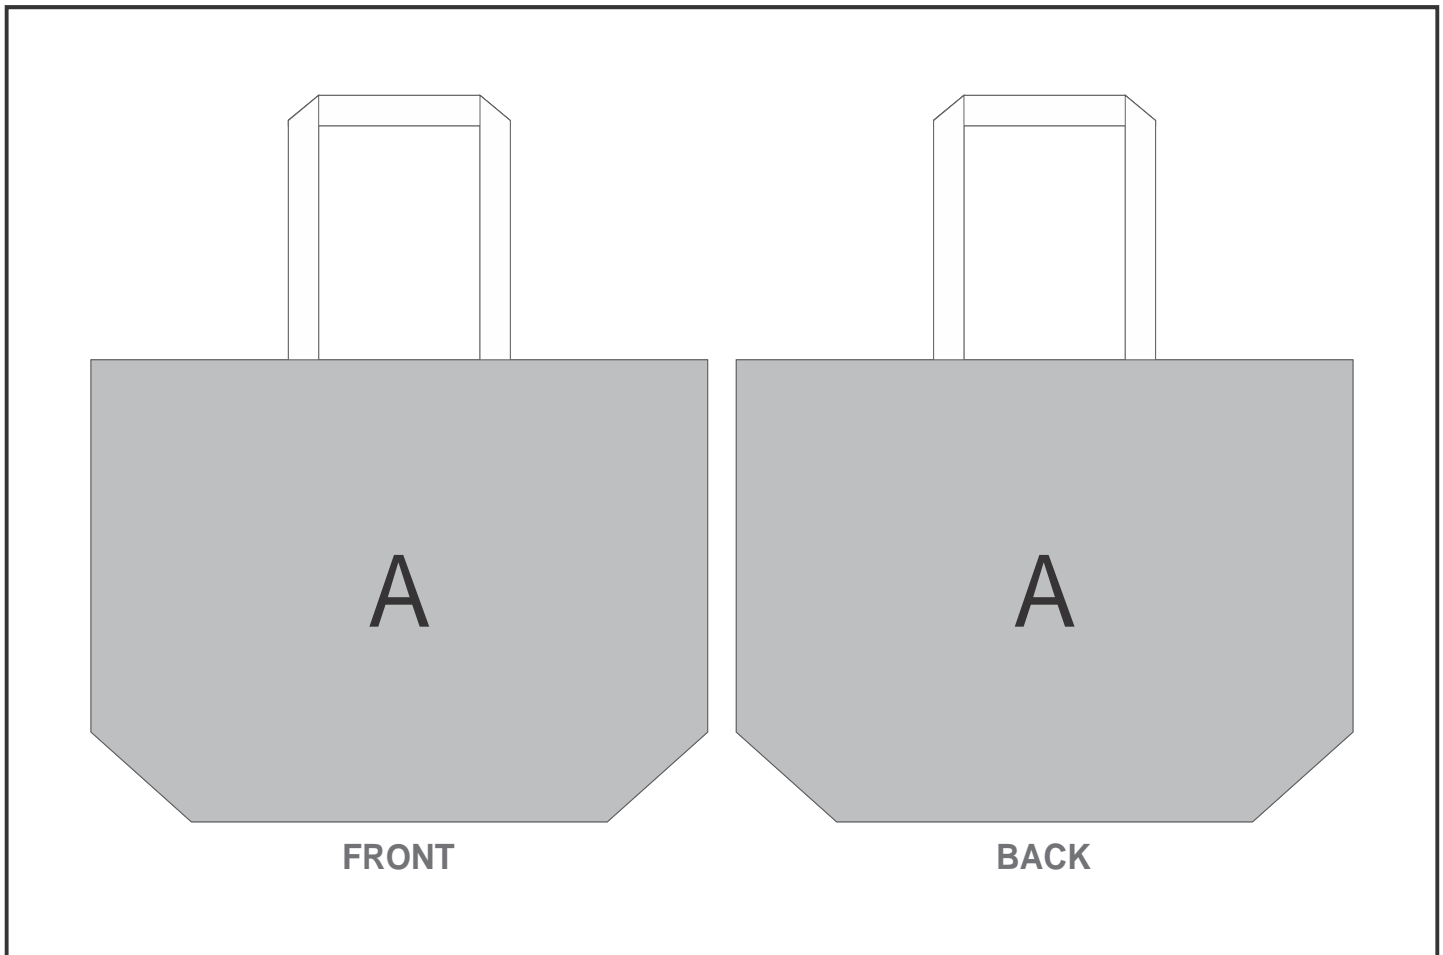

SG-HP-214-G

PPS Hoppla Skyline Stitch-Bond Shopper

Need to know:

- Includes 1-Position Sublimation (setup fees apply)
- Please Note: We cannot guarantee 100% logo Alignment on all Brandable Panels.

Branding Options:

Position	Branding Method (Branding Code)	No. of Colours	Dimension
A	Custom Sublimation A (CPSUB-A)	Full Colour	580.7mm wide x 985.7mm high