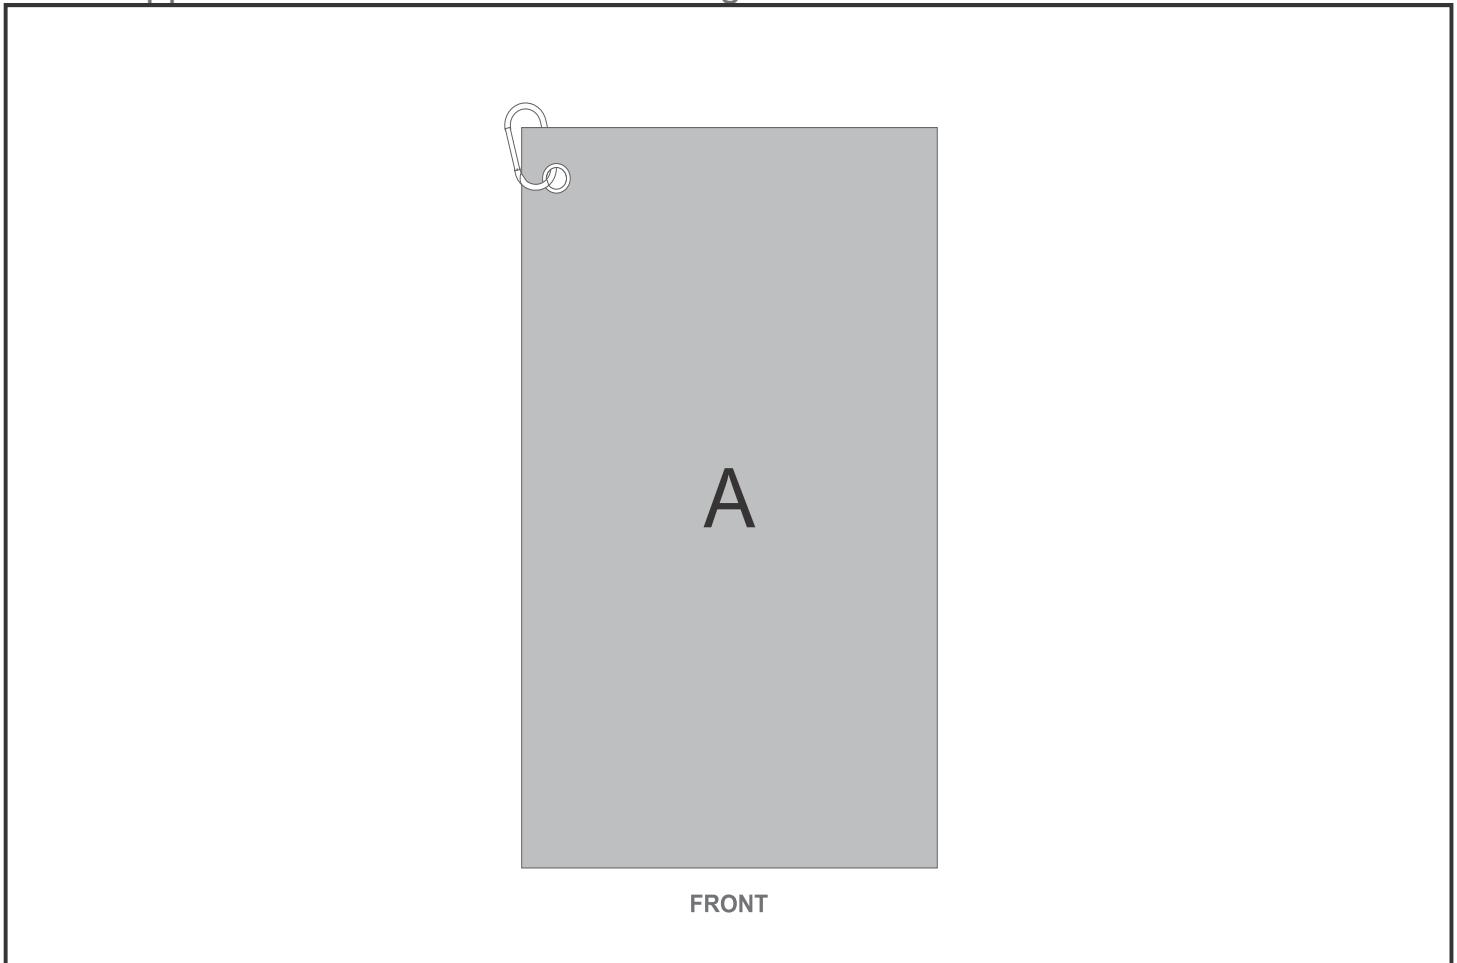

SG-HP-216-G

PPS Hoppla Clubhouse Golf Towel - Single Sided

Need to know:

Includes 1-Position Sublimation (setup fees apply)

- Please Note: We cannot guarantee 100% logo Alignment on all Brandable Panels.

- NB: Please note that towelling material is not conducive to having predominantly white back grounds due to the print transferring nature of the fabric and process used to complete the print. We always advise to have a background colour within the design as this mitigates the chances of material blemishes and ghosting of print.

Branding Options:

Position	Branding Method (Branding Code)	No. of Colours	Dimension
A	Custom Sublimation A (CPSUB-A)	Full Colour	300mm wide x 500mm high