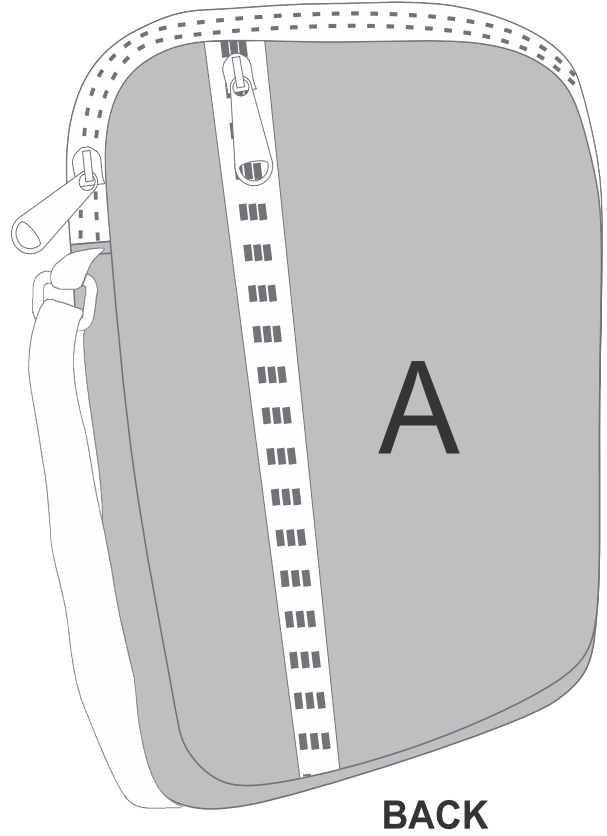

SG-HP-27-G

PPS Horizontal Bag

Need to know:

Includes 1-Position Sublimation (setup fees apply)

- Please Note: We cannot guarantee 100% logo Alignment on all Brandable Panels.

Branding Options:

Position	Branding Method (Branding Code)	No. of Colours	Dimension
A	Custom Sublimation A (CPSUB-A)	Full Colour	469mm wide x 343mm high