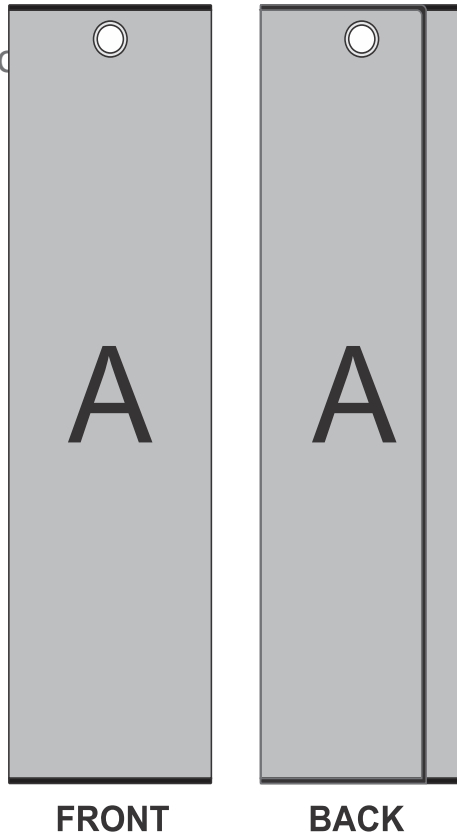

SG-HP-85-G

PPS Hoppla Xander Golf T

Need to know:

Includes 1-Position Sublimation (setup fees apply)

- Please Note: We cannot guarantee 100% logo Alignment on all Brandable Panels.

Branding Options:

Position	Branding Method (Branding Code)	No. of Colours	Dimension
A	Custom Sublimation A (CPSUB-A)	Full Colour	384mm wide x 587mm high