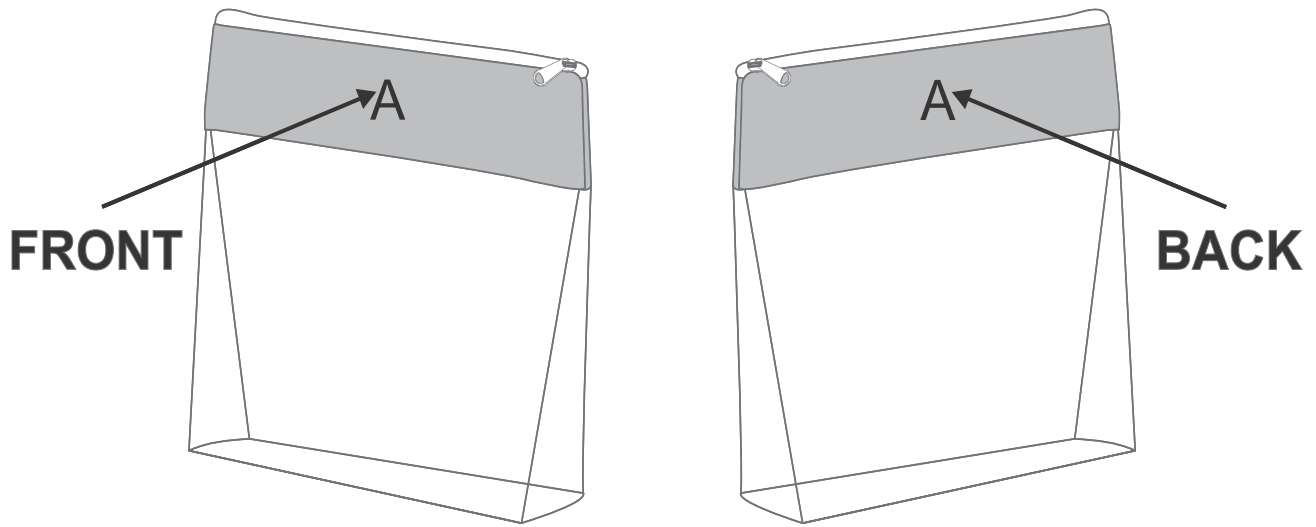

SG-HP-9-G

PPS Hoppla Cleopatra Cosmetic Bag

Need to know:

- Includes 1-Position Sublimation (setup fees apply)

- Please Note: We cannot guarantee 100% logo Alignment on all Brandable Panels.

Branding Options:

Position	Branding Method (Branding Code)	No. of Colours	Dimension
A	Custom Sublimation A (CPSUB-A)	Full Colour	160mm wide x 292mm high