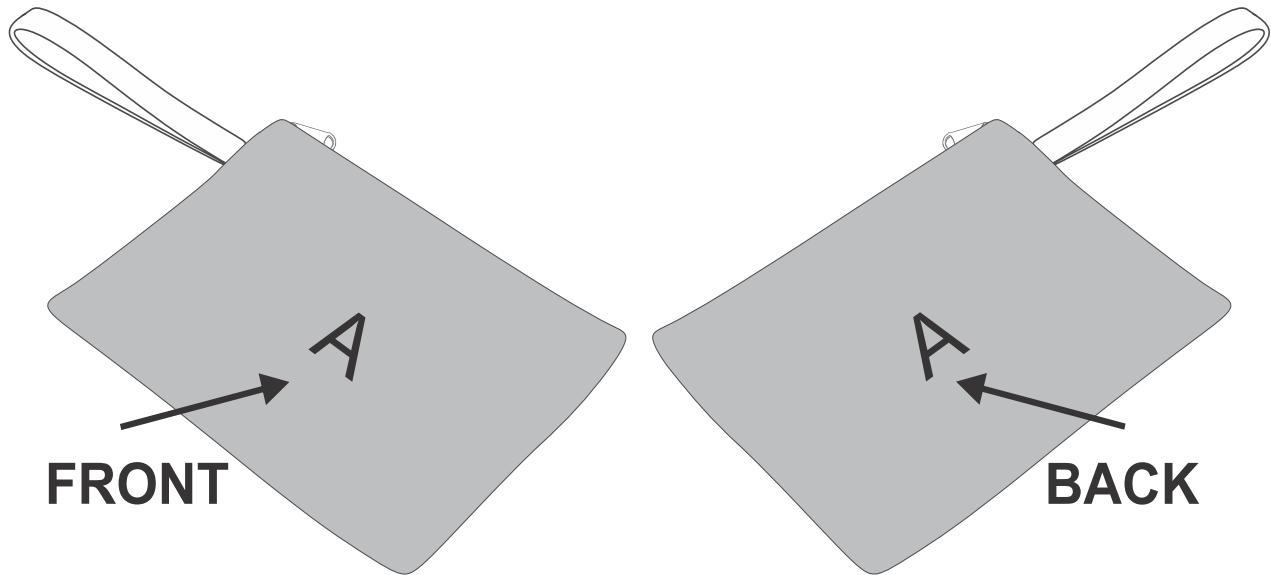

# SG-HP-95-G

PPS Hoppla Summit A5 Document Pouch

## Need to know:

Includes 1-Position Sublimation (setup fees apply)

- Please Note: We cannot guarantee 100% logo Alignment on all Brandable Panels.

## Branding Options:

Position	Branding Method (Branding Code)	No. of Colours	Dimension
A	Custom Sublimation A (CPSUB-A)	Full Colour	307mm wide x 413mm high