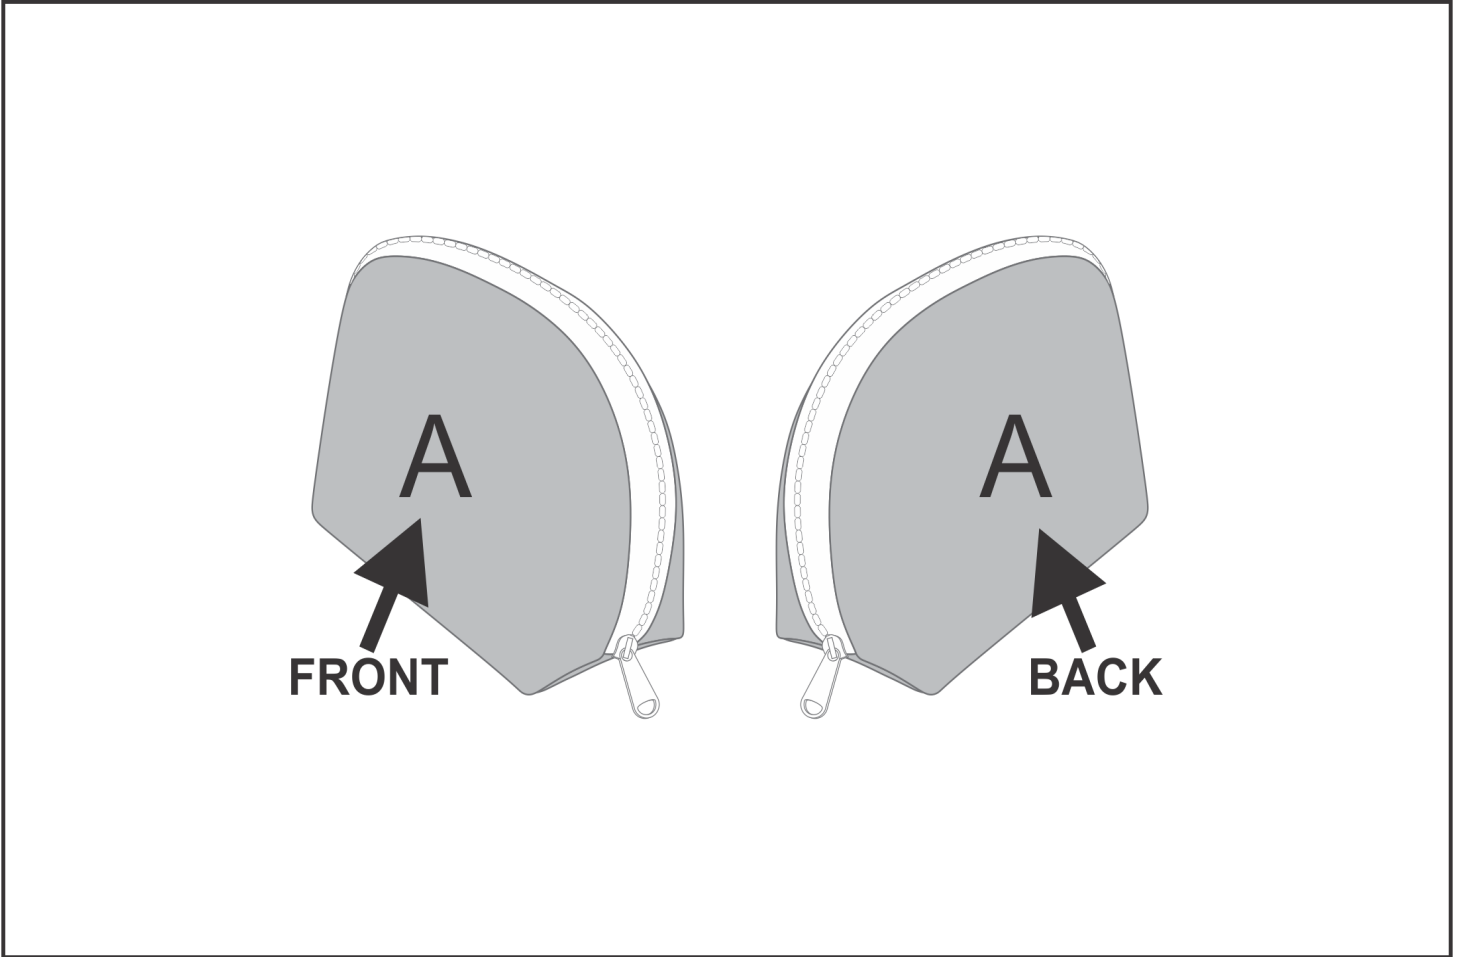

SG-HP-96-G

PPS Hoppla Isabella Neoprene Mini Cosmetic Bag

Need to know:

Includes 1-Position Sublimation (setup fees apply)

- Please Note: We cannot guarantee 100% logo Alignment on all Brandable Panels.

- NB: Please note that Neoprene material is not conducive to having predominantly white back grounds due to the print transferring nature of the fabric and process used to complete the print. We always advise to have a background colour within the design as this mitigates the chances of material blemishes and ghosting of print.

Branding Options:

Position	Branding Method (Branding Code)	No. of Colours	Dimension
A	Custom Sublimation A (CPSUB-A)	Full Colour	259mm wide x 369mm high