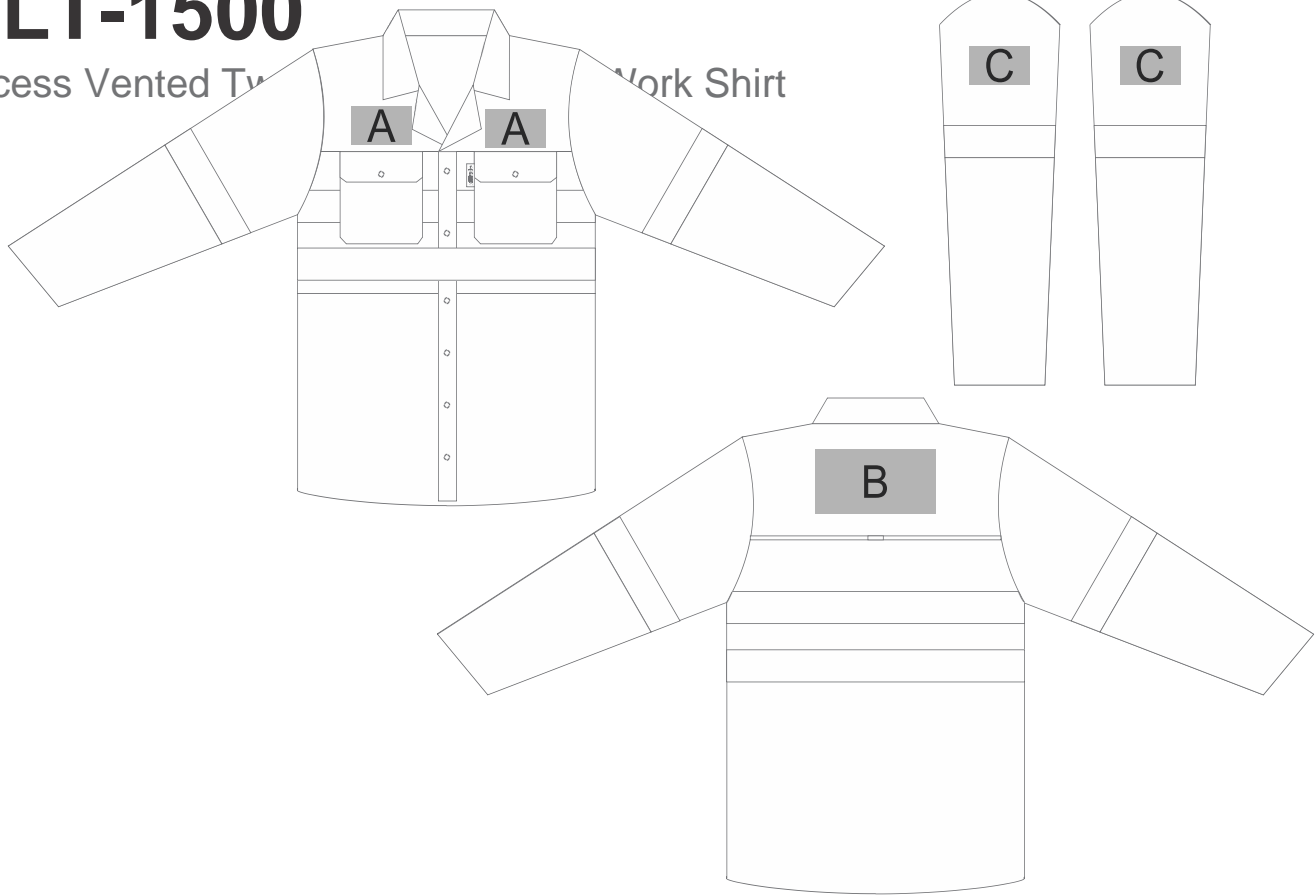

ALT-1500

Access Vented Twill Work Shirt

Need to know:

Branding Options:

Position	Branding Method (Branding Code)	No. of Colours	Dimension
A	Screen Print (SA)	1 Colour	70mm wide x 30mm high
A	Embroidery (EMB-A)	N/A	100mm wide x 60mm high
B	Embroidery (EMB-A)	N/A	200mm wide x 100mm high
C	Embroidery (EMB-A)	N/A	80mm wide x 60mm high
C	Screen Print (SC)	2 Colours	60mm wide x 60mm high