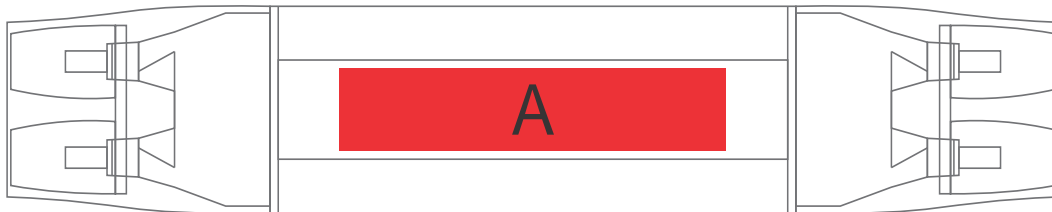

ST-AL-113-B

Altitude Lumidelic 4-in-1 Highlighter

DIRECT PRINT

Need to know:

Branding Qty: Min: 1, Max: 250

Branding Options:

Position	Branding Method (Branding Code)	No. of Colours	Dimension
A	DirecttoPrint (DP-A)	Full Colour	50mm wide x 10mm high