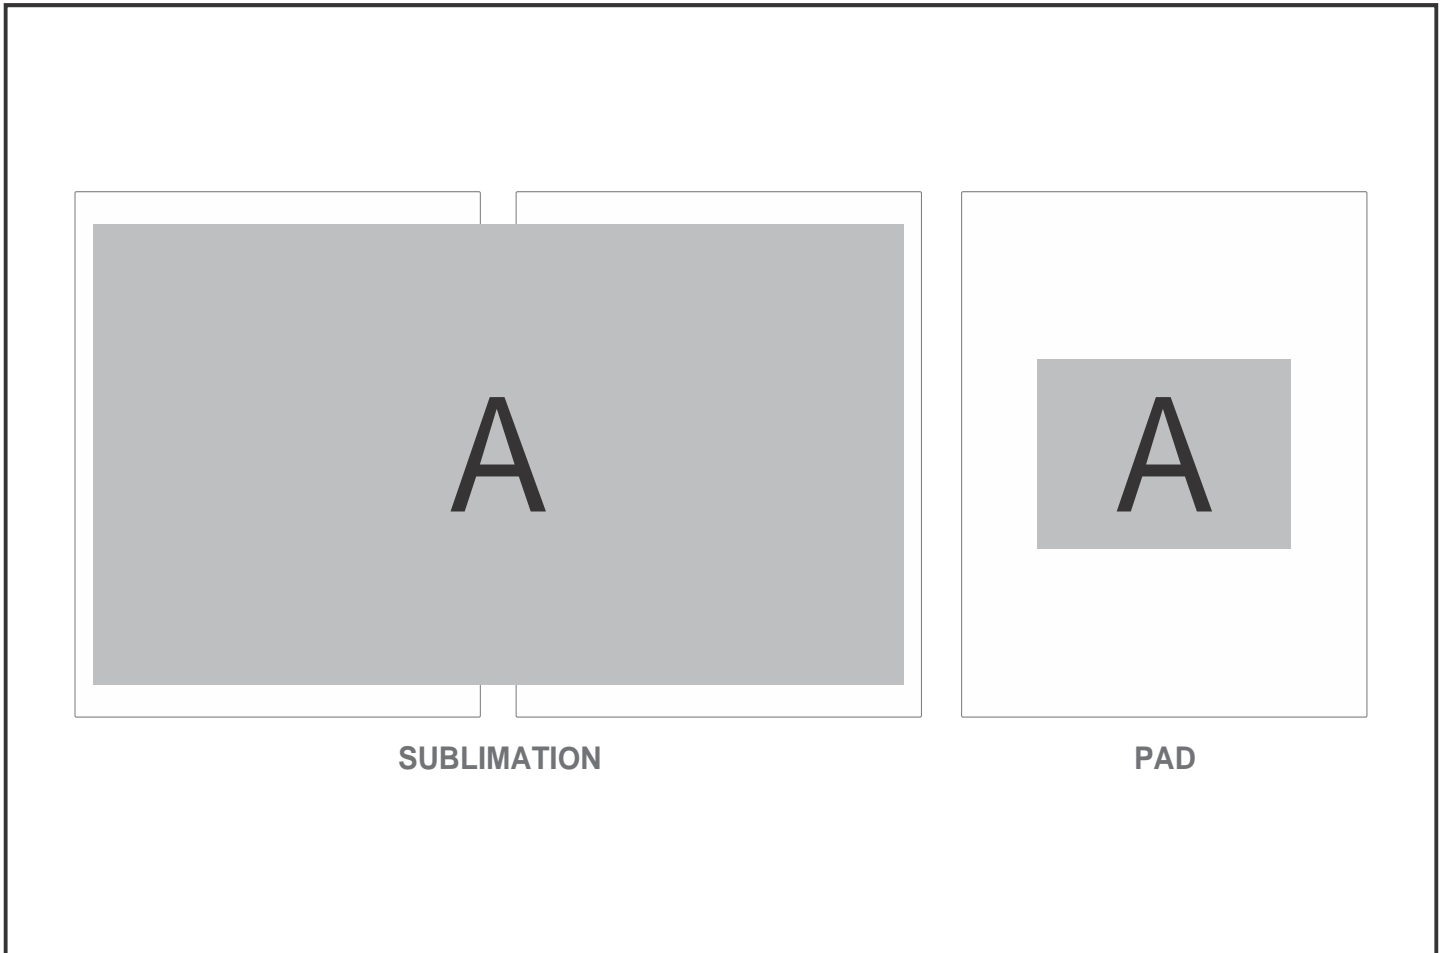

ST-AL-122-B

Altitude Mural Sublimation Ceramic Stationery Cup

Need to know:

- Includes 1-Position Sublimation (setup fees apply)
- No Large Solid colour blocks (background) will be branded for Sublimation

Branding Options:

Position	Branding Method (Branding Code)	No. of Colours	Dimension
A	Pad Printing (PA)	4 Colours	50mm wide x 35mm high
A	Sublimation (SUB-A)	Full Colour	250mm wide x 80mm high