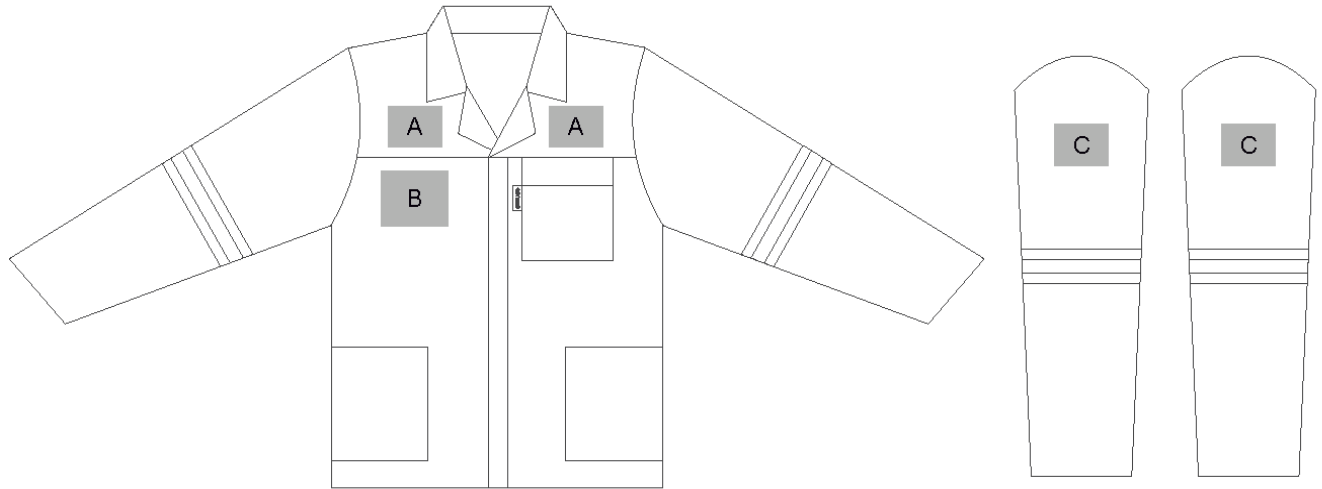

ALT-11012

Trade Polycotton Conti Suit - YT - ALB

Need to know:

Branding Options:

Position	Branding Method (Branding Code)	No. of Colours	Dimension
A	Screen Print (SA)	1 Colour	70mm wide x 30mm high
A	Embroidery (EMB-A)	N/A	80mm wide x 60mm high
B	Screen Print (SA)	1 Colour	100mm wide x 80mm high
B	Embroidery (EMB-A)	N/A	80mm wide x 60mm high
C	Screen Print (SA)	2 Colours	60mm wide x 60mm high
C	Embroidery (EMB-A)	N/A	80mm wide x 60mm high
D	Workwear CMT - Arms Legs and Back (CMT-CONT12)		-1mm wide x -1mm high