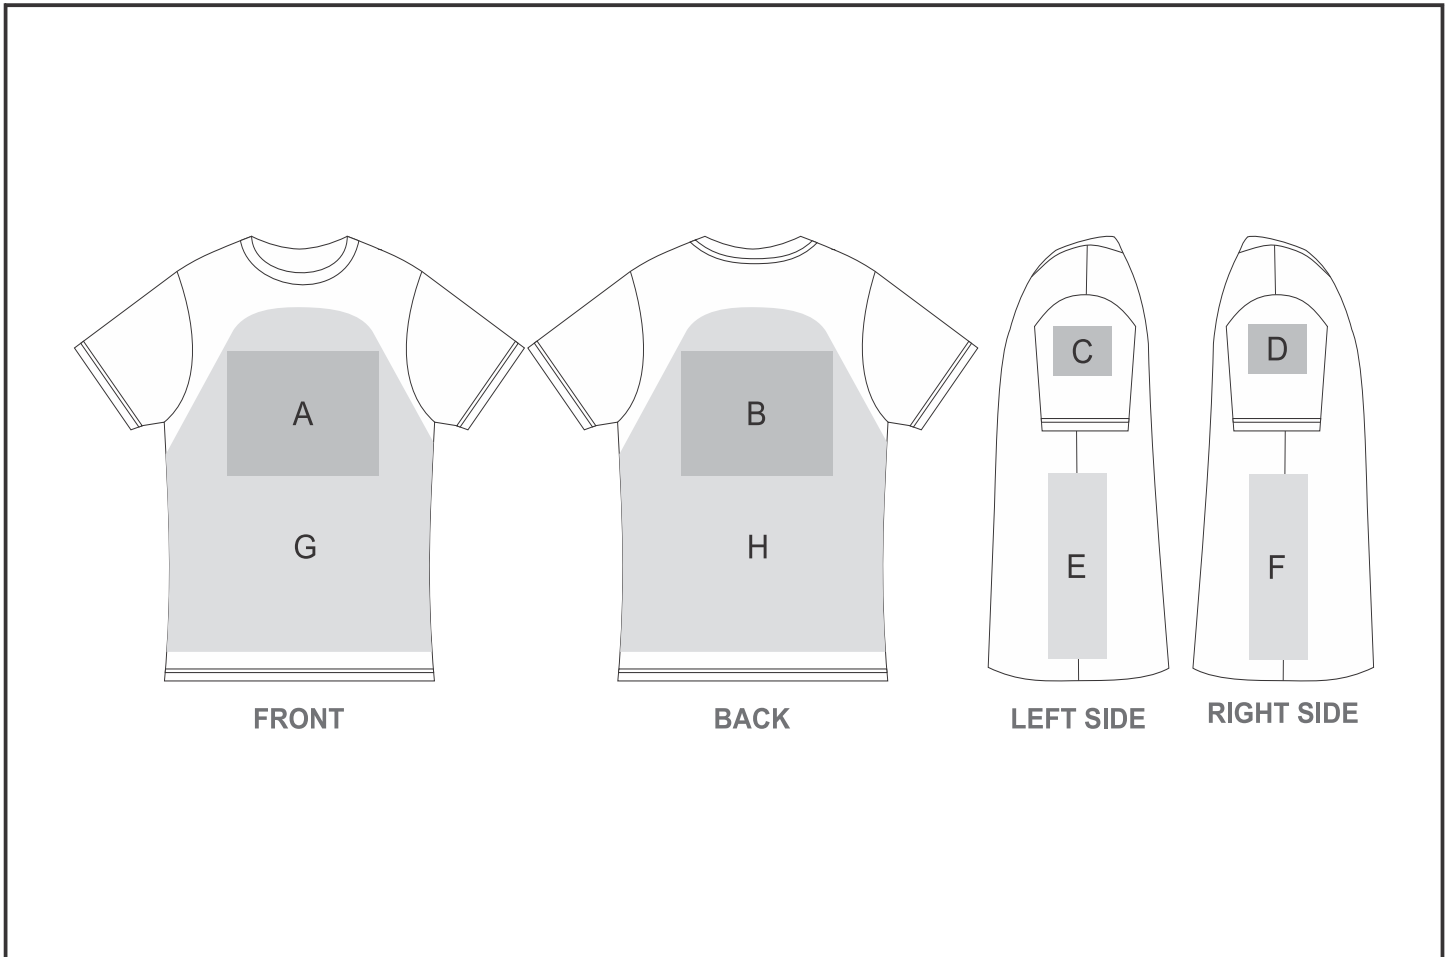

ALT-ASMS

Mens All Star T-Shirt

Need to know:

- Includes 1 Colour, 1-Position Screen Print (setup fee applies).
- NO Laser on BL; N and W garments and piping.
- Laser can be branded over zips and seams.

Branding Options:

Position	Branding Method (Branding Code)	No. of Colours	Dimension
A	Screen Print (SA)	6 Colours	260mm wide x 200mm high
A	Digital Transfer T-shirts A6 (DTC-T1)	Full Colour	148mm wide x 105mm high
A	Digital Transfer T-shirts A5 (DTC-T2)	Full Colour	210mm wide x 148mm high
A	Digital Transfer T-shirts A4 (DTC-T3)	Full Colour	290mm wide x 200mm high
A	Embroidery (EMB-A)	N/A	200mm wide x 200mm high
B	Screen Print (SA)	6 Colours	260mm wide x 200mm high