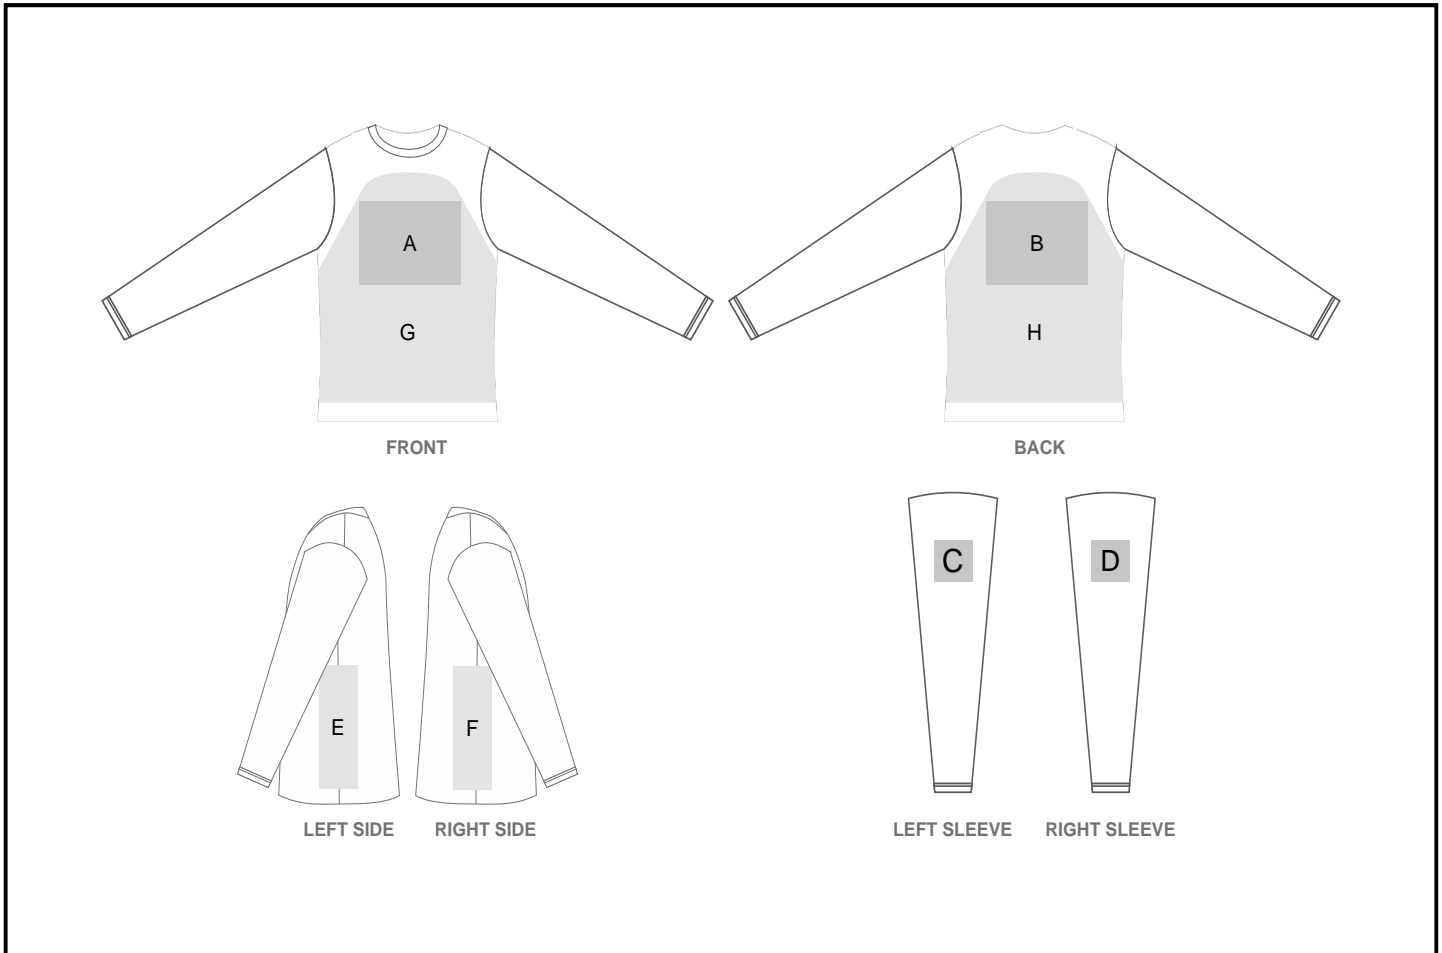

TS-AL-67-A

Kids Long Sleeve All Star T-Shirt

Need to know:

- Includes 1 Colour, 1-Position Screen Print (setup fee applies)
- NO Laser on BL; N and W garments and piping
- Laser can be branded over zips and seams
- Recommended size for left or right chest: (10-14 Years) 90mm wide x 60mm high

Branding Options:

| Position | Branding Method (Branding Code) | No. of Colours | Dimension |
|----------|---------------------------------------|----------------|-------------------------|
| A | Screen Print (SA) | 6 Colours | 260mm wide x 200mm high |
| A | Embroidery (EMB-A) | N/A | 100mm wide x 100mm high |
| A | Digital Transfer T-shirts A6 (DTC-T1) | Full Colour | 148mm wide x 105mm high |
| A | Digital Transfer T-shirts A5 (DTC-T2) | Full Colour | 210mm wide x 148mm high |
| A | Digital Transfer T-shirts A4 (DTC-T3) | Full Colour | 290mm wide x 200mm high |
| B | Screen Print (SA) | 6 Colours | 260mm wide x 200mm high |
| B | Embroidery (EMB-A) | N/A | 100mm wide x 100mm high |

| | | | |
|---|---------------------------------------|-------------|-------------------------|
| B | Digital Transfer T-shirts A6 (DTC-T1) | Full Colour | 148mm wide x 105mm high |
| B | Digital Transfer T-shirts A5 (DTC-T2) | Full Colour | 210mm wide x 148mm high |
| B | Digital Transfer T-shirts A4 (DTC-T3) | Full Colour | 290mm wide x 200mm high |

| | | | |
|---|---------------------------------------|-------------|-----------------------|
| C | Screen Print (SA) | 6 Colours | 60mm wide x 60mm high |
| C | Embroidery (EMB-A) | N/A | 80mm wide x 60mm high |
| C | Digital Transfer T-shirts A6 (DTC-T1) | Full Colour | 80mm wide x 80mm high |