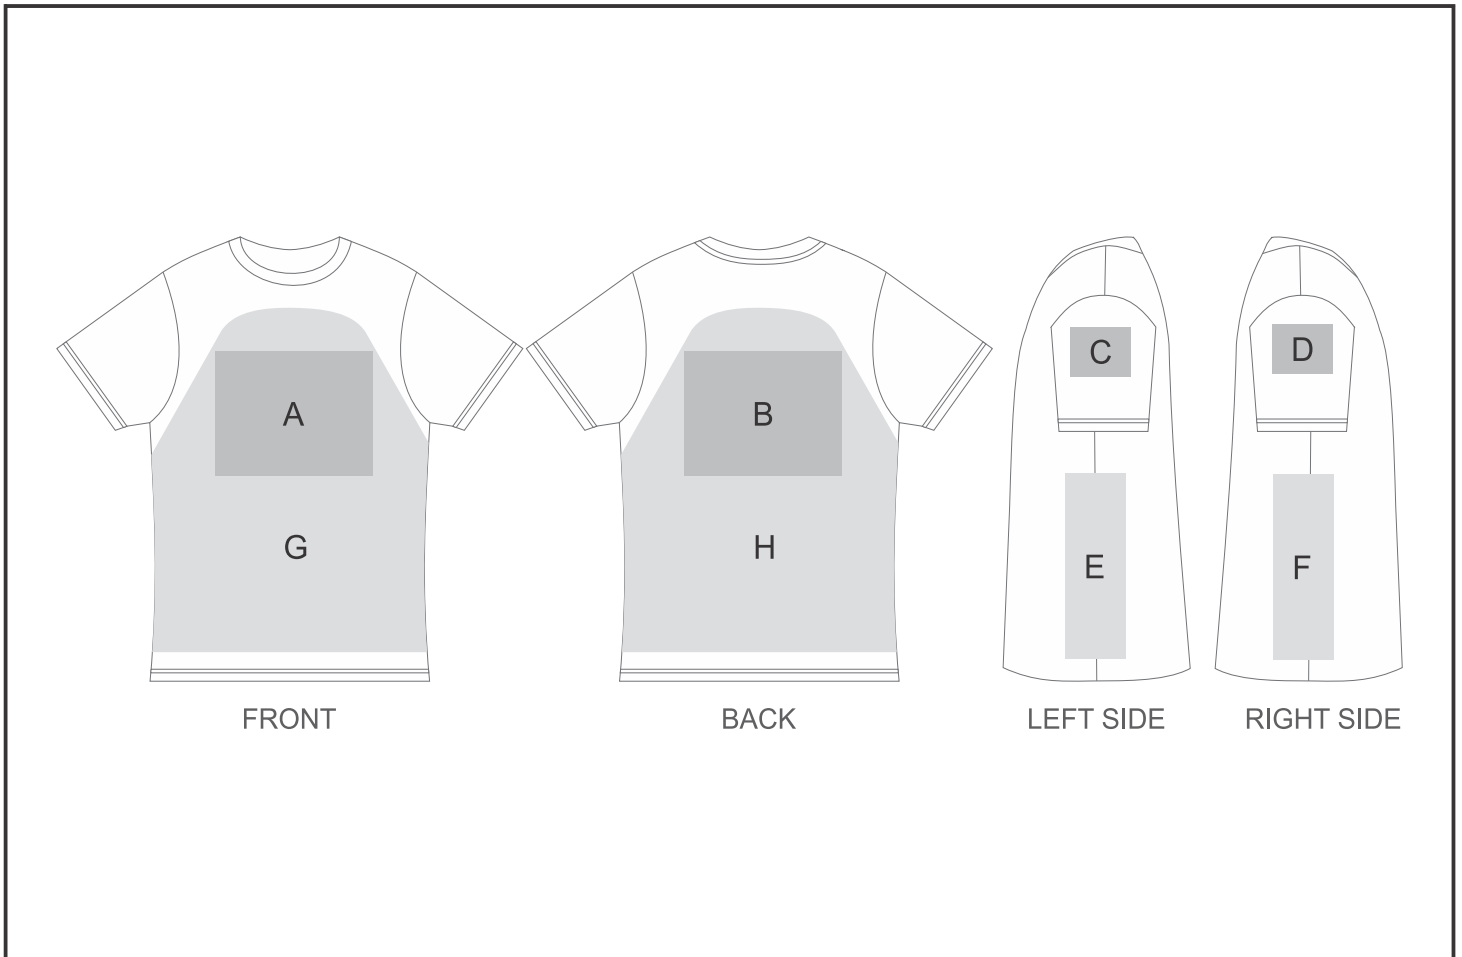

ALT-ASLS

Ladies All Star T-Shirt

Need to know:

Includes 1 Colour, 1-Position Screen Print (setup fee applies)

- NO Laser on BL; N and W garments and piping
- Laser can be branded over zips and seams

Branding Options:

Position	Branding Method (Branding Code)	No. of Colours	Dimension
A	Screen Print (SA)	6 Colours	260mm wide x 200mm high
A	Digital Transfer T-shirts A6 (DTC-T1)	Full Colour	148mm wide x 105mm high
A	Digital Transfer T-shirts A5 (DTC-T2)	Full Colour	210mm wide x 145mm high
A	Digital Transfer T-shirts A4 (DTC-T3)	Full Colour	290mm wide x 200mm high
A	Embroidery (EMB-A)	N/A	100mm wide x 100mm high

B	Screen Print (SA)	6 Colours	260mm wide x 200mm high
B	Digital Transfer T-shirts A6 (DTC-T1)	Full Colour	148mm wide x 105mm high
B	Digital Transfer T-shirts A5 (DTC-T2)	Full Colour	210mm wide x 148mm high