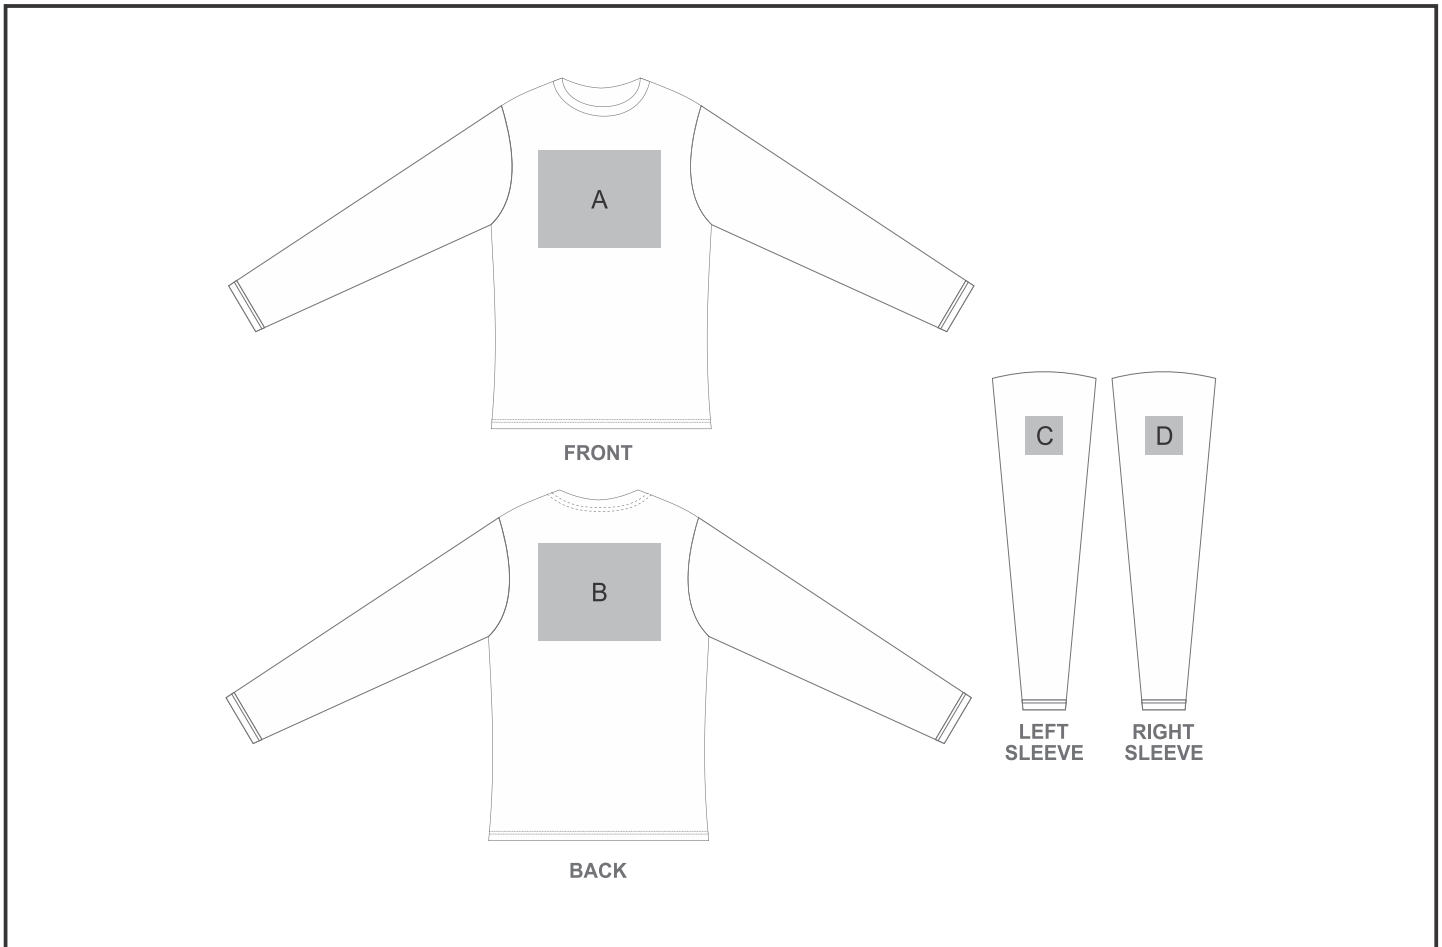

ALT-ASML

Mens Long Sleeve All Star T-Shirt

Need to know:

- Includes 1 Colour, 1-Position Screen Print (setup fee applies)

Branding Options:

Position	Branding Method (Branding Code)	No. of Colours	Dimension
A	Screen Print (SA)	6 Colours	260mm wide x 200mm high
A	Digital Transfer T-shirts A6 (DTC-T1)	Full Colour	148mm wide x 105mm high
A	Digital Transfer T-shirts A5 (DTC-T2)	Full Colour	210mm wide x 148mm high
A	Digital Transfer T-shirts A4 (DTC-T3)	Full Colour	290mm wide x 200mm high
A	Embroidery (EMB-A)	N/A	100mm wide x 100mm high

B	Screen Print (SA)	6 Colours	260mm wide x 200mm high
B	Digital Transfer T-shirts A6 (DTC-T1)	Full Colour	148mm wide x 105mm high
B	Digital Transfer T-shirts A5 (DTC-T2)	Full Colour	210mm wide x 148mm high
B	Digital Transfer T-shirts A4 (DTC-T3)	Full Colour	290mm wide x 200mm high

B	Embroidery (EMB-A)	N/A	100mm wide x 100mm high
---	--------------------	-----	-------------------------

C	Screen Print (SA)	6 Colours	60mm wide x 60mm high
C	Digital Transfer T-shirts A6 (DTC-T1)	Full Colour	80mm wide x 80mm high
C	Embroidery (EMB-A)	N/A	80mm wide x 80mm high

D	Screen Print (SA)	6 Colours	60mm wide x 60mm high
D	Digital Transfer T-shirts A6 (DTC-T1)	Full Colour	80mm wide x 80mm high
D	Embroidery (EMB-A)	N/A	80mm wide x 80mm high