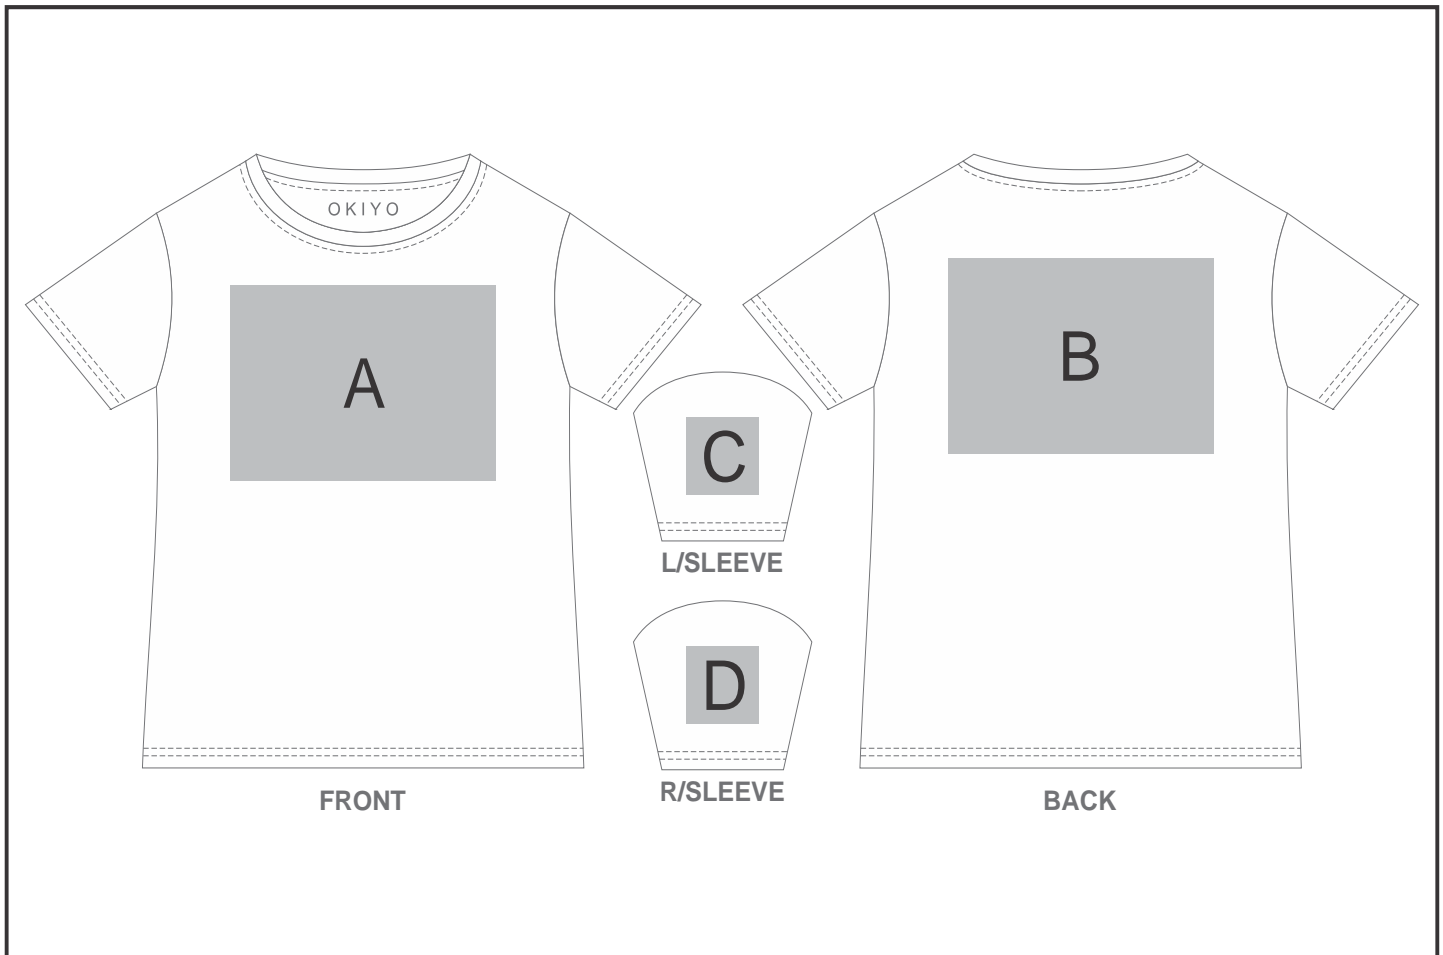

TS-OK-62-A

Ladies Okiyo Yuugen Organic T-Shirt

Need to know:

- Includes 1-Colour, 1-Position Screen Print (setup fees apply)
- No EMB on Sleeves.

Branding Options:

| Position | Branding Method (Branding Code) | No. of Colours | Dimension |
|----------|---------------------------------------|----------------|-------------------------|
| A | Embroidery (EM-CLOTHING) | N/A | 200mm wide x 200mm high |
| A | Screen Print (SP) | 2 Colours | 290mm wide x 200mm high |
| A | Digital Transfer T-shirts A6 (DTC-T1) | Full Colour | 148mm wide x 105mm high |
| A | Digital Transfer T-shirts A5 (DTC-T2) | Full Colour | 148mm wide x 200mm high |
| A | Digital Transfer T-shirts A4 (DTC-T3) | Full Colour | 200mm wide x 200mm high |
| B | Embroidery (EM-CLOTHING) | N/A | 200mm wide x 200mm high |
| B | Screen Print (SP) | 2 Colours | 290mm wide x 200mm high |

| | | | |
|---|---------------------------------------|-------------|-------------------------|
| B | Digital Transfer T-shirts A6 (DTC-T1) | Full Colour | 148mm wide x 105mm high |
| B | Digital Transfer T-shirts A5 (DTC-T2) | Full Colour | 148mm wide x 200mm high |
| B | Digital Transfer T-shirts A4 (DTC-T3) | Full Colour | 200mm wide x 200mm high |

| | | | |
|---|---------------------------------------|-------------|-----------------------|
| C | Screen Print (SP) | 2 Colours | 80mm wide x 80mm high |
| C | Digital Transfer T-shirts A6 (DTC-T1) | Full Colour | 80mm wide x 80mm high |

| | | | |
|---|---------------------------------------|-------------|-----------------------|
| D | Screen Print (SP) | 2 Colours | 80mm wide x 80mm high |
| D | Digital Transfer T-shirts A6 (DTC-T1) | Full Colour | 80mm wide x 80mm high |