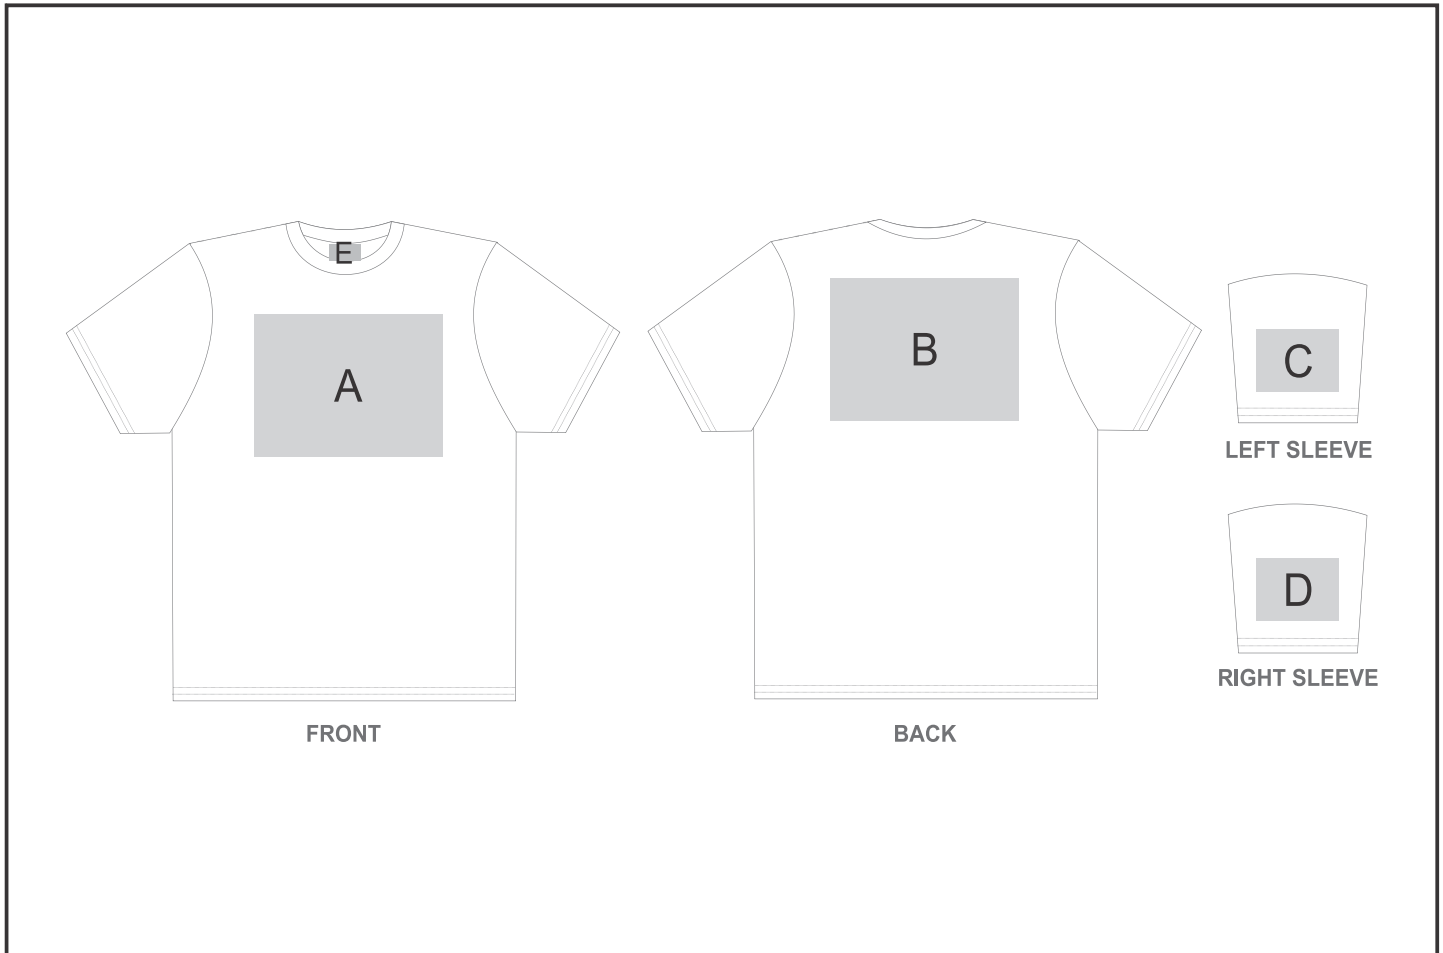

## Need to know:

- Includes 1-Colour, 1-Position Screen Print (setup fee applies)

## Branding Options:

Position	Branding Method (Branding Code)	No. of Colours	Dimension
A	Embroidery (EM-CLOTHING)	N/A	200mm wide x 200mm high
A	Screen Print (SP)	6 Colours	290mm wide x 200mm high
A	Digital Transfer T-shirts A6 (DTC-T1)	Full Colour	148mm wide x 105mm high
A	Digital Transfer T-shirts A5 (DTC-T2)	Full Colour	148mm wide x 210mm high
A	Digital Transfer T-shirts A4 (DTC-T3)	Full Colour	290mm wide x 200mm high

B	Embroidery (EM-CLOTHING)	N/A	200mm wide x 200mm high
B	Screen Print (SP)	6 Colours	290mm wide x 200mm high
B	Digital Transfer T-shirts A6 (DTC-T1)	Full Colour	148mm wide x 105mm high
B	Digital Transfer T-shirts A5 (DTC-T2)	Full Colour	148mm wide x 210mm high

C	Screen Print (SP)	6 Colours	90mm wide x 60mm high
---	-------------------	-----------	-----------------------

C	Digital Transfer T-shirts A6 (DTC-T1)	Full Colour	80mm wide x 80mm high
---	---------------------------------------	-------------	-----------------------