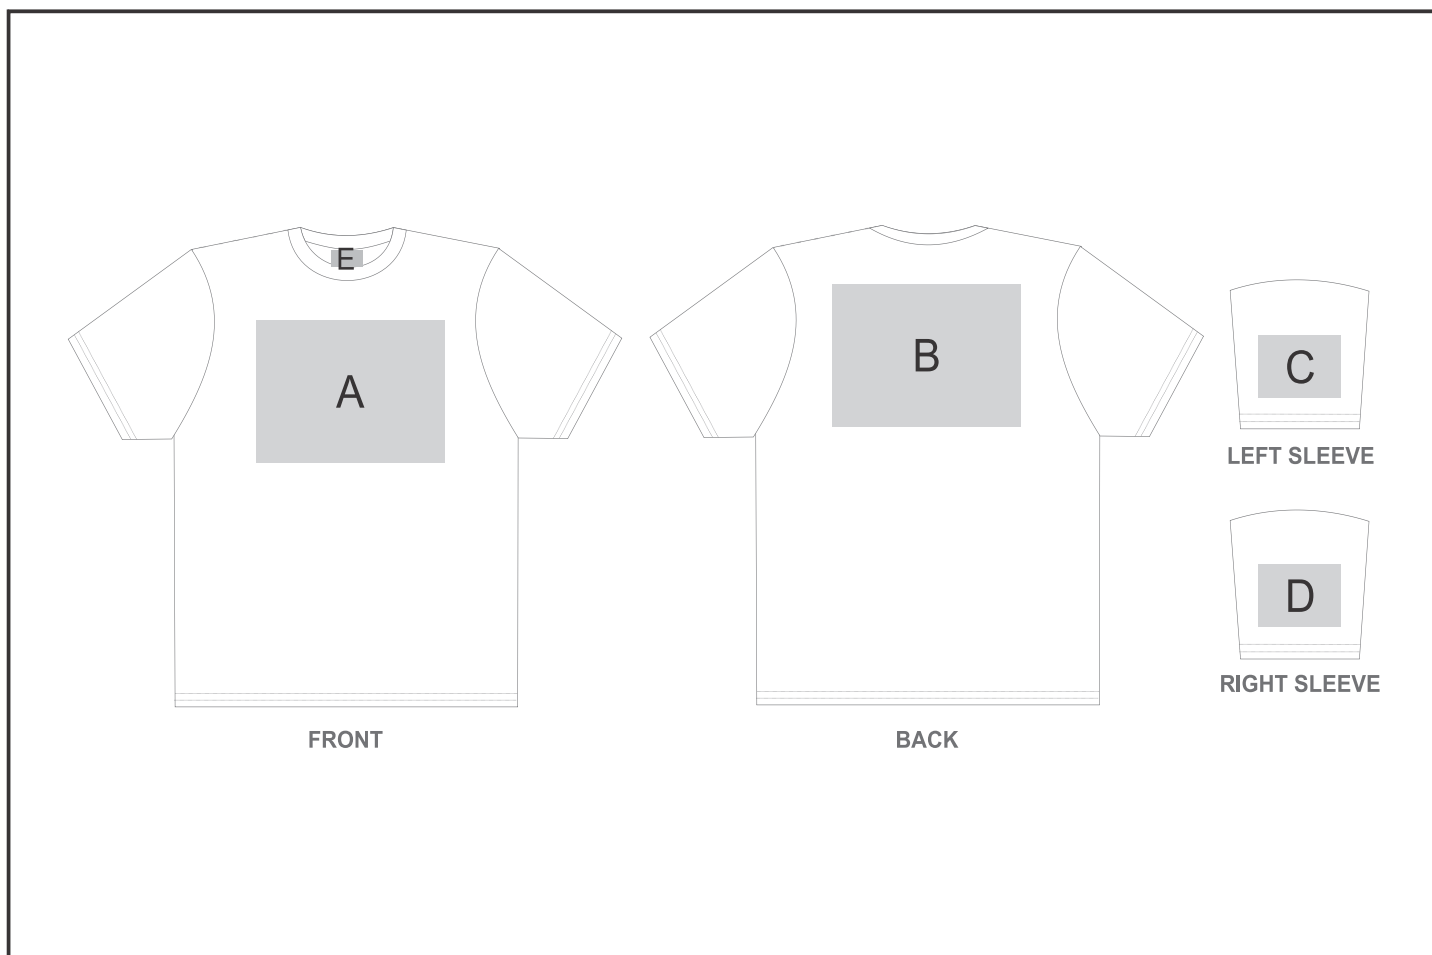

# BAS-4770

Unisex Super Club 165 T-Shirt

## Need to know:

- Includes 1-Colour, 1-Position Screen Print (setup fee applies)

## Branding Options:

Position	Branding Method (Branding Code)	No. of Colours	Dimension
A	Embroidery (EM-CLOTHING)	N/A	200mm wide x 200mm high
A	Screen Print (SP)	6 Colours	290mm wide x 200mm high
A	Digital Transfer T-shirts A6 (DTC-T1)	Full Colour	148mm wide x 105mm high
A	Digital Transfer T-shirts A5 (DTC-T2)	Full Colour	210mm wide x 148mm high
A	Digital Transfer T-shirts A4 (DTC-T3)	Full Colour	290mm wide x 200mm high
B	Embroidery (EM-CLOTHING)	N/A	200mm wide x 200mm high
B	Screen Print (SP)	6 Colours	290mm wide x 200mm high
B	Digital Transfer T-shirts A6 (DTC-T1)	Full Colour	148mm wide x 105mm high

B	Digital Transfer T-shirts A5 (DTC-T2)	Full Colour	210mm wide x 148mm high
B	Digital Transfer T-shirts A4 (DTC-T3)	Full Colour	290mm wide x 200mm high
C	Embroidery (EM-CLOTHING)	N/A	80mm wide x 60mm high
C	Screen Print (SP)	6 Colours	90mm wide x 60mm high
C	Digital Transfer T-shirts A6 (DTC-T1)	Full Colour	80mm wide x 80mm high
D	Embroidery (EM-CLOTHING)	N/A	80mm wide x 60mm high
D	Screen Print (SP)	6 Colours	90mm wide x 60mm high
D	Digital Transfer T-shirts A6 (DTC-T1)	Full Colour	80mm wide x 80mm high
E	Screen Print (SP)	1 Colour	50mm wide x 25mm high