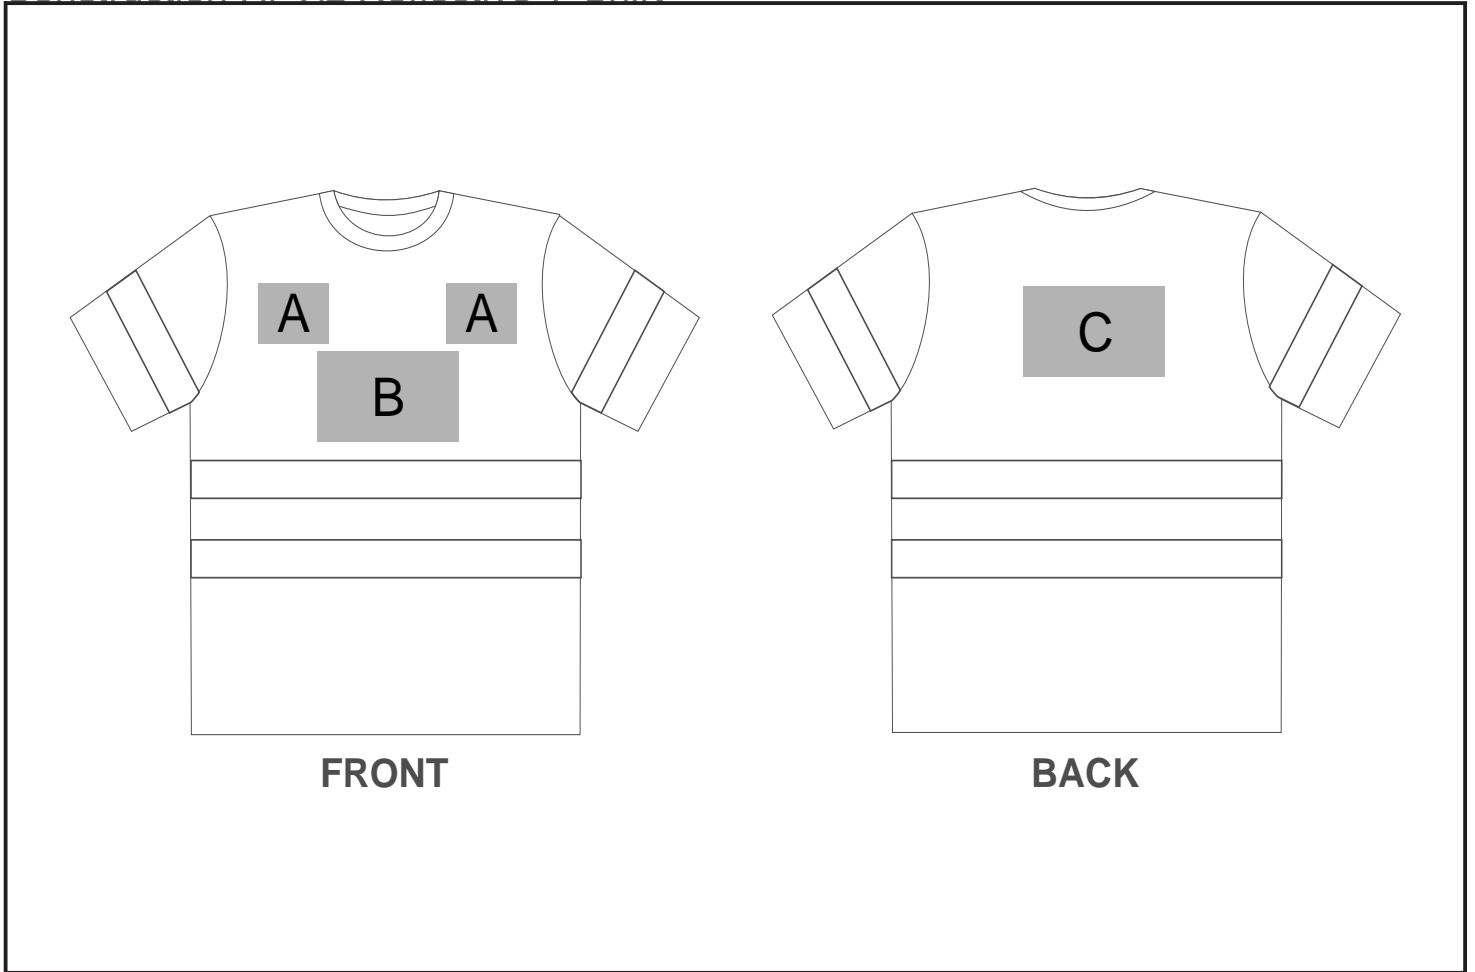

# ALT-1301

Construction Hi-Viz Reflective T-Shirt

## Branding Options:

Position	Branding Method (Branding Code)	No. of Colours	Dimension
A	Embroidery (EMB-A)	N/A	80mm wide x 60mm high
B	Screen Print (SA)	1 Colour	200mm wide x 120mm high
C	Embroidery (EMB-A)	N/A	100mm wide x 100mm high
C	Screen Print (SA)	1 Colour	200mm wide x 100mm high