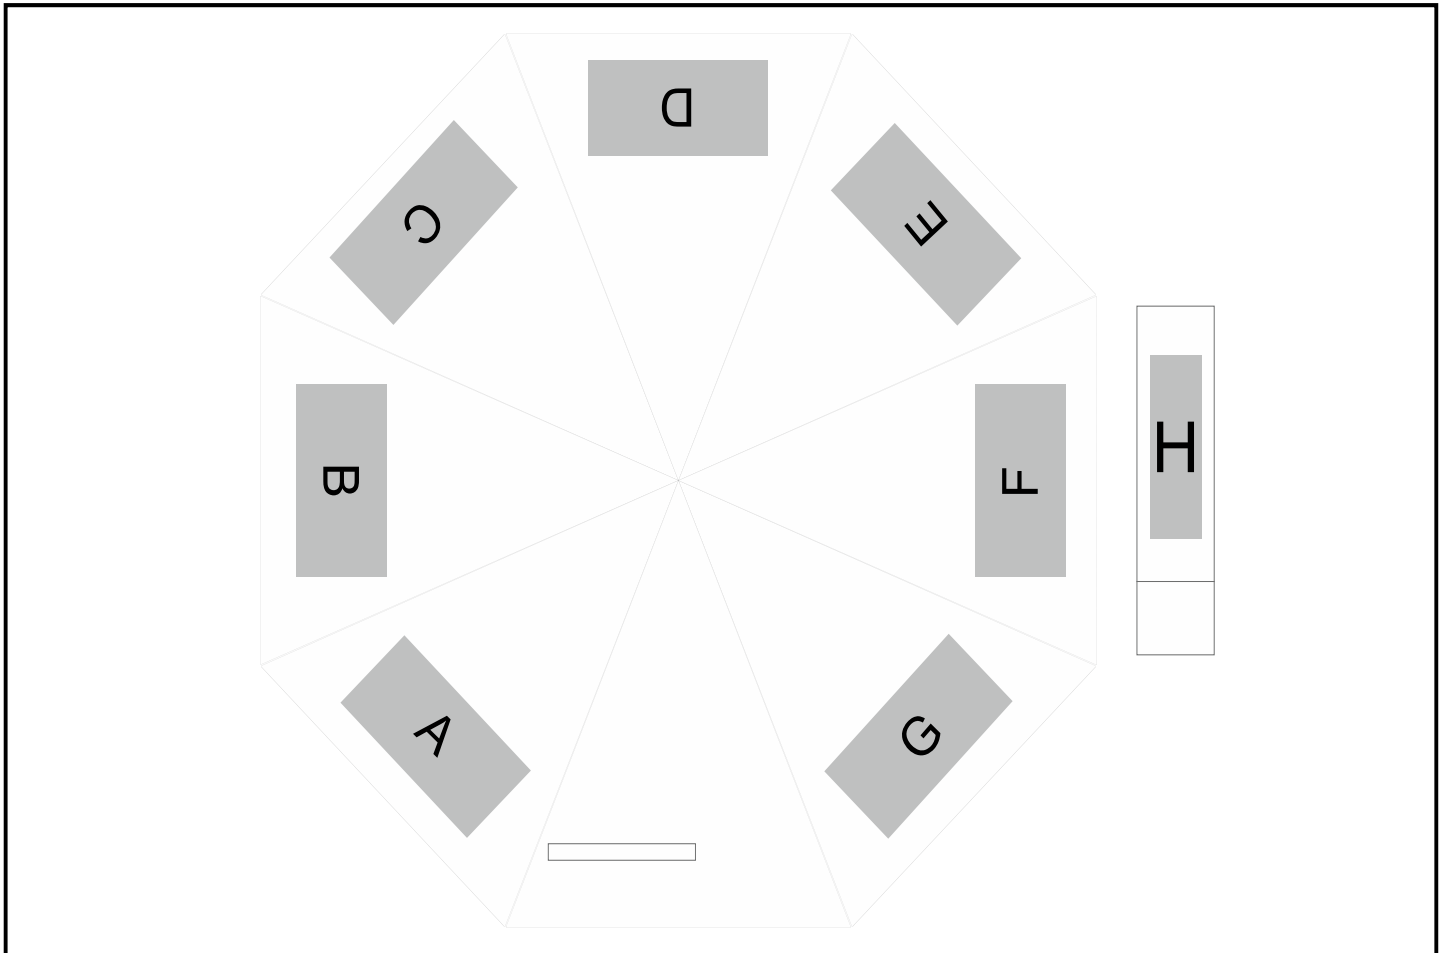

## Need to know:

Includes 1-Colour, 1-Position Screen Print (setup fee applies)

- Branding can be done on 7 panels
- Sublimation on white ONLY
- NO Solid Blocks for screen

## Branding Options:

Position	Branding Method (Branding Code)	No. of Colours	Dimension
A	Screen Print (SC)	1 Colour	180mm wide x 90mm high
A	Sublimation (SUB-A)	Full Colour	100mm wide x 100mm high
A	Digital Direct Transfer (DDT-D)	Full Colour	105mm wide x 74mm high
A	Digital Direct Transfer (DDT-A)	Full Colour	148mm wide x 90mm high
A	Digital Direct Transfer (DDT-B)	Full Colour	180mm wide x 90mm high
B	Screen Print (SC)	1 Colour	180mm wide x 90mm high
B	Sublimation (SUB-A)	Full Colour	30mm wide x 60mm high

B	Screen Print (SB)	1 Colour	30mm wide x 100mm high
C	Screen Print (SC)	1 Colour	180mm wide x 90mm high
D	Screen Print (SC)	1 Colour	180mm wide x 90mm high
E	Screen Print (SC)	1 Colour	180mm wide x 90mm high
F	Screen Print (SC)	1 Colour	180mm wide x 90mm high
G	Screen Print (SC)	1 Colour	180mm wide x 90mm high