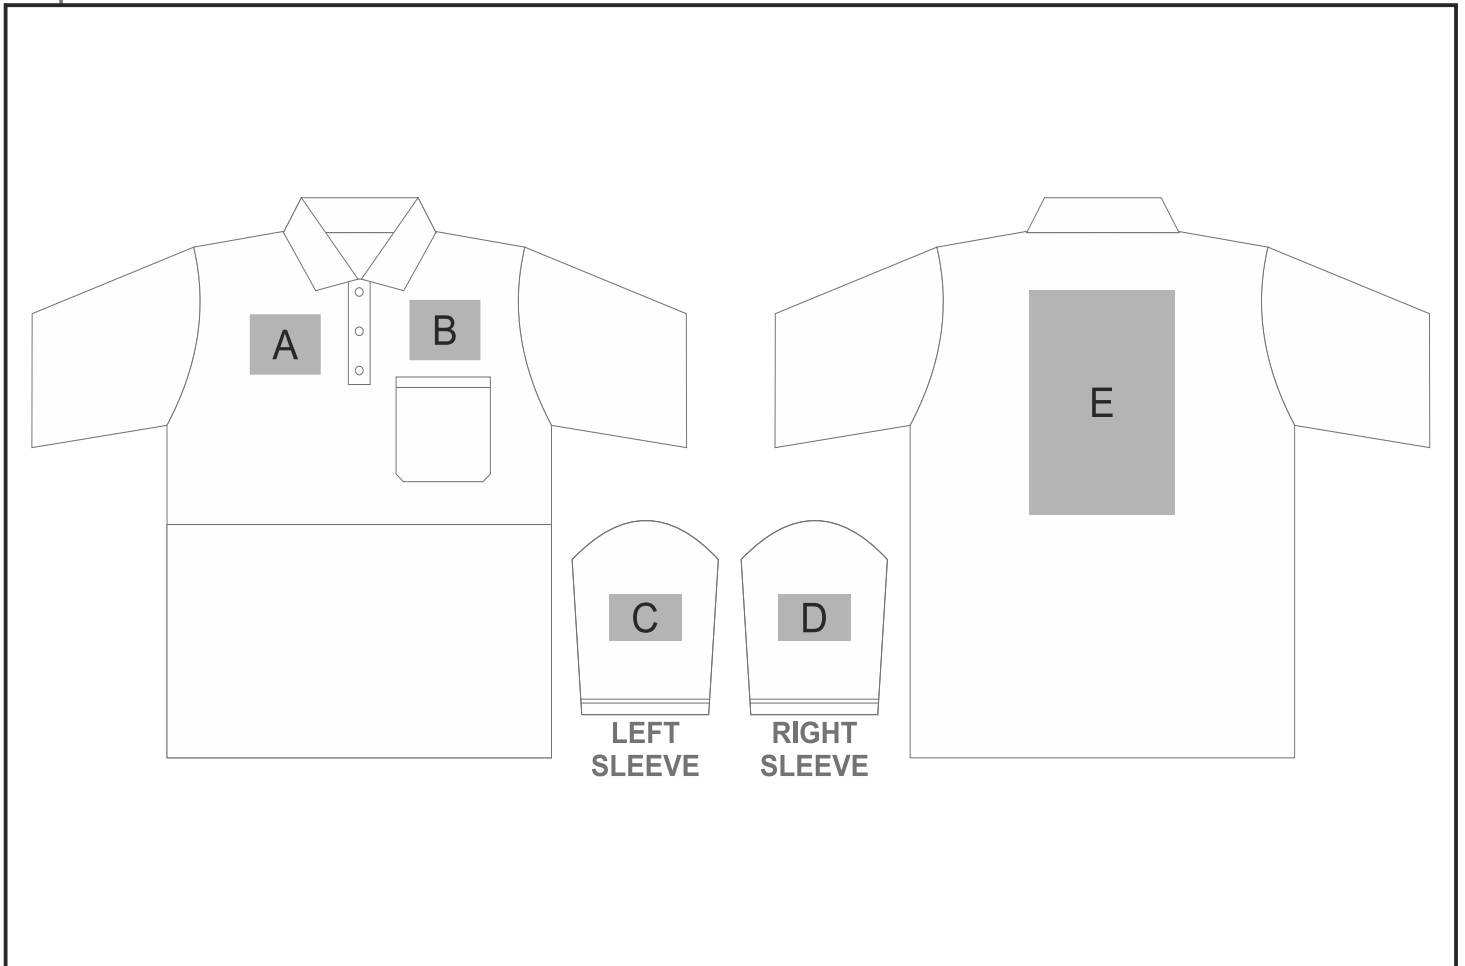

ALT-1401

Inspector Two-Tone Hi-Viz Golf Shirt

Need to know:

Includes 1-Colour, 1-Position Screen Print (setup fees apply).

- **EMB:** Heavy logos (High Stitch Count) will affect the quality of branding due to lightweight fabric.

Branding Options:

Position	Branding Method (Branding Code)	No. of Colours	Dimension
A	Screen Print (SA)	1 Colour	100mm wide x 50mm high
A	Embroidery (EMB-A)	N/A	100mm wide x 80mm high
B	Screen Print (SA)	1 Colour	100mm wide x 20mm high
B	Embroidery (EMB-A)	N/A	100mm wide x 80mm high
C	Screen Print (SA)	1 Colour	60mm wide x 60mm high
C	Embroidery (EMB-A)	N/A	80mm wide x 60mm high

D	Screen Print (SA)	1 Colour	60mm wide x 60mm high
D	Embroidery (EMB-A)	N/A	80mm wide x 60mm high
E	Screen Print (SA)	1 Colour	200mm wide x 290mm high
E	Embroidery (EMB-A)	N/A	200mm wide x 200mm high