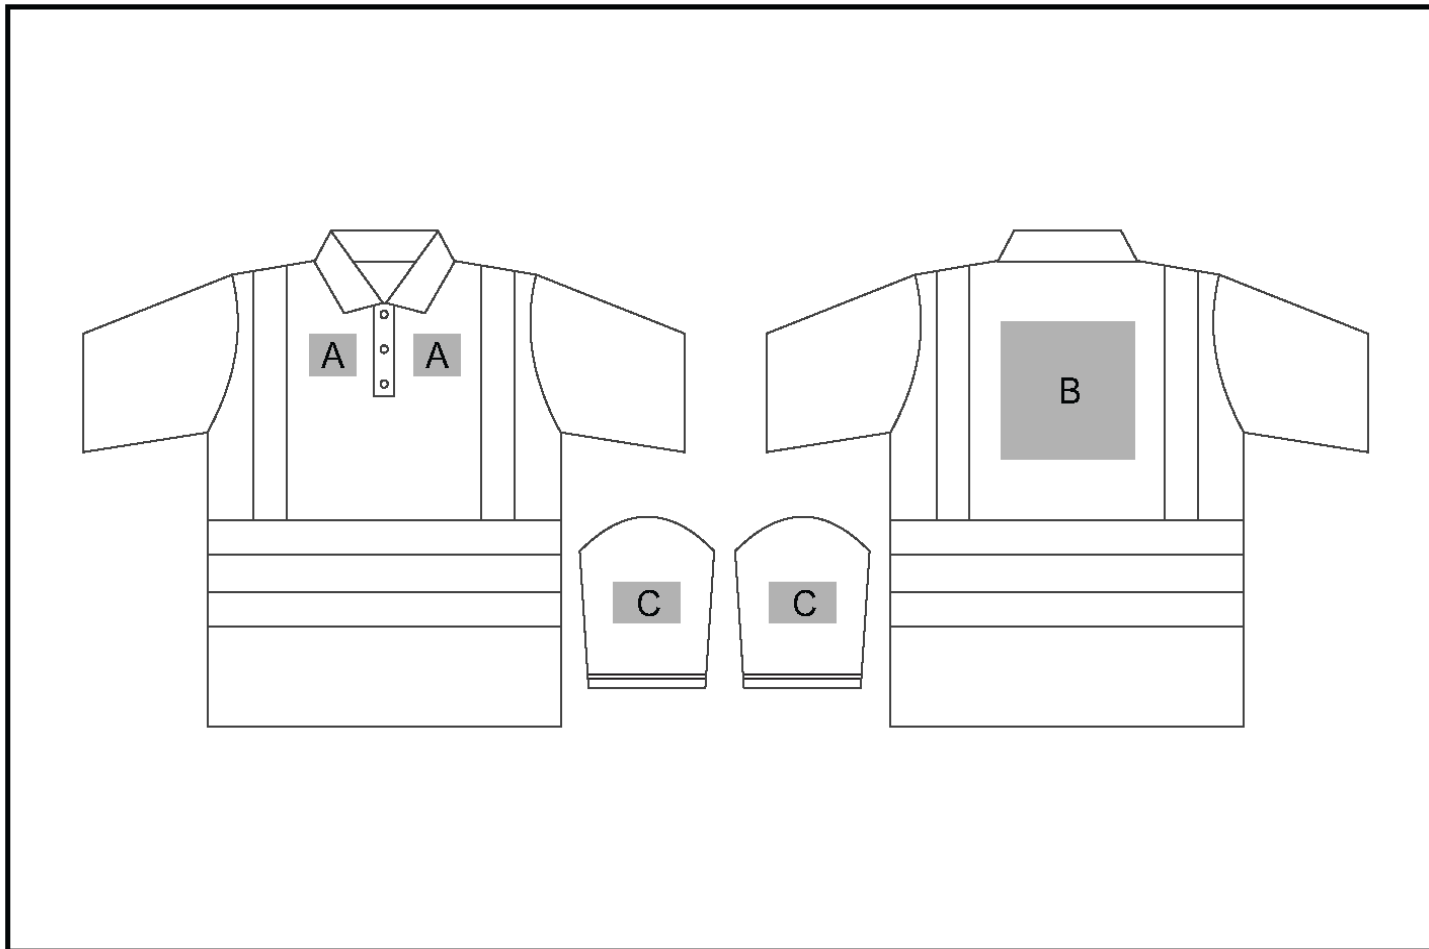

ALT-1402

Surveyor Two-Tone Hi-Viz Reflective Golf Shirt

Need to know:

Includes 1-Colour, 1-Position Screen Print (setup fees apply)

- EMB: Heavy logos (High Stitch Count) will affect the quality of branding due to lightweight fabric.

Branding Options:

Position	Branding Method (Branding Code)	No. of Colours	Dimension
A	Screen Print (SA)	1 Colour	50mm wide x 50mm high
A	Embroidery (EMB-A)	N/A	70mm wide x 60mm high
B	Embroidery (EMB-A)	N/A	100mm wide x 100mm high
B	Screen Print (SC)	1 Colour	150mm wide x 150mm high
C	Screen Print (SA)	1 Colour	100mm wide x 30mm high
C	Embroidery (EMB-A)	N/A	80mm wide x 60mm high