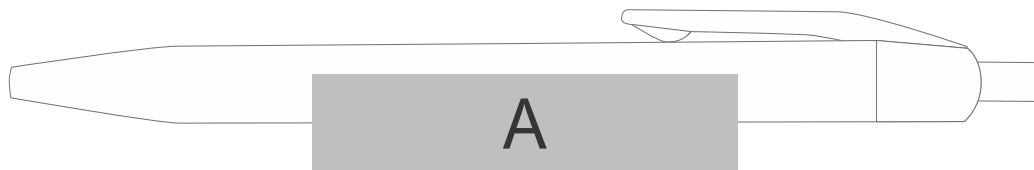

# WI-AL-287-B

Altitude Jojo Ball Pen

Also available in  
  
Check Logo24  
guide and t's & c's

**\*\*\* Wrap Print on quantities over 500 \*\*\***

PAD WRAP

PAD PRINT

## Need to know:

- Includes 1-Colour, 1-Position Pad Print (setup fees apply)

## Branding Options:

Position	Branding Method (Branding Code)	No. of Colours	Dimension
A	Pad Printing (PA)	4 Colours	60mm wide x 7mm high
A	Pad Wrap (PW)	1 Colour	55mm wide x 12mm high