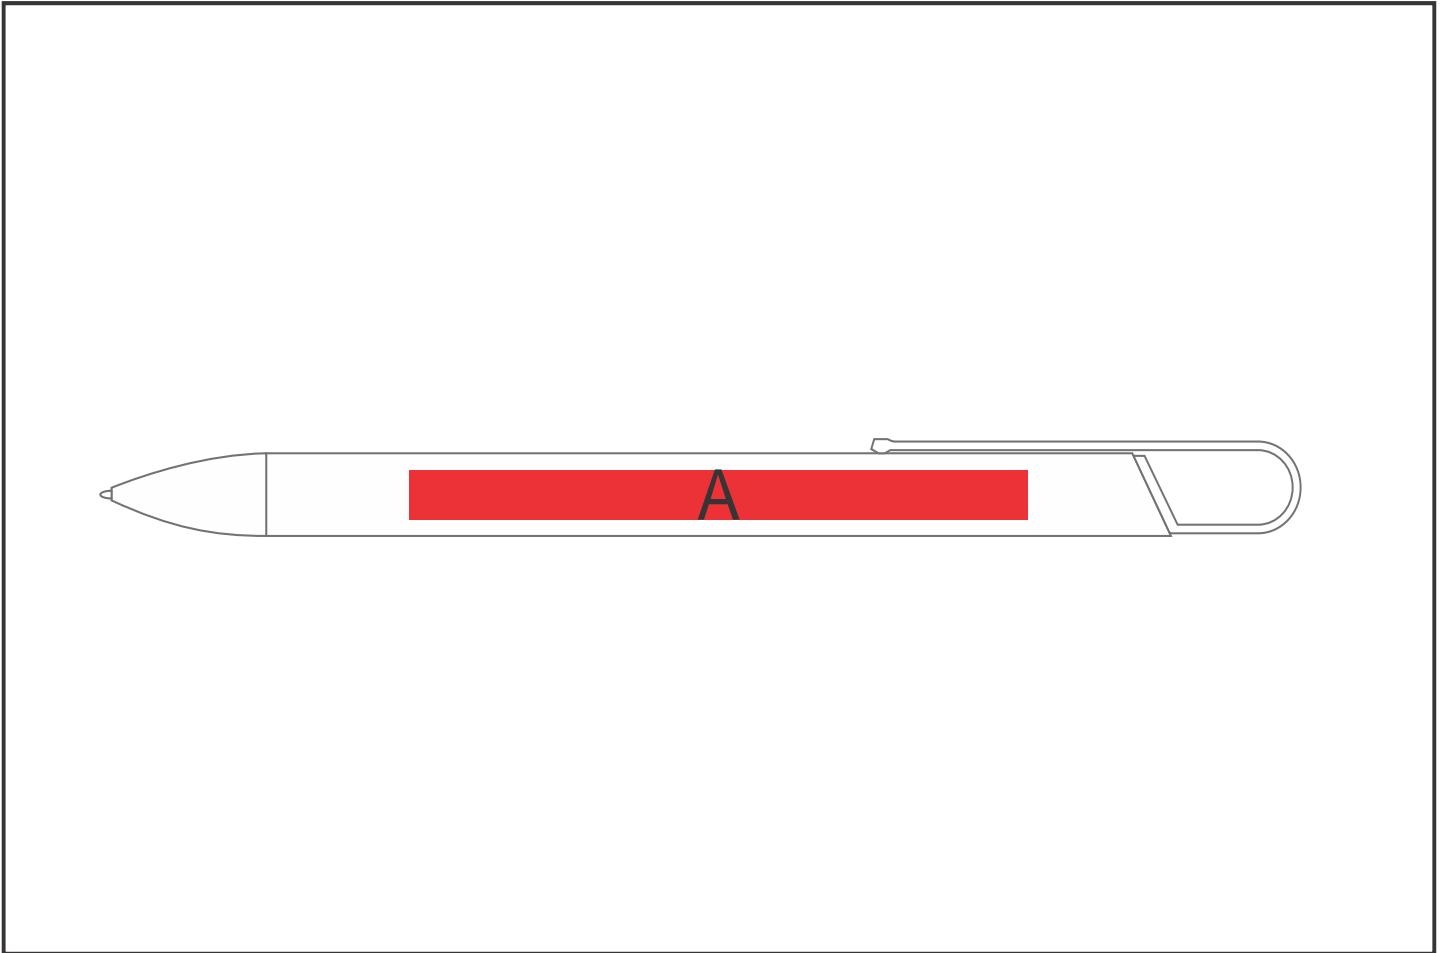

WI-AL-303-B

Altitude Cruiser Ball Pen

Need to know:

Branding Qty: Min: 1, Max: 600

Branding Options:

Position	Branding Method (Branding Code)	No. of Colours	Dimension
A	LaserEngraving (LB)	N/A	80mm wide x 6mm high