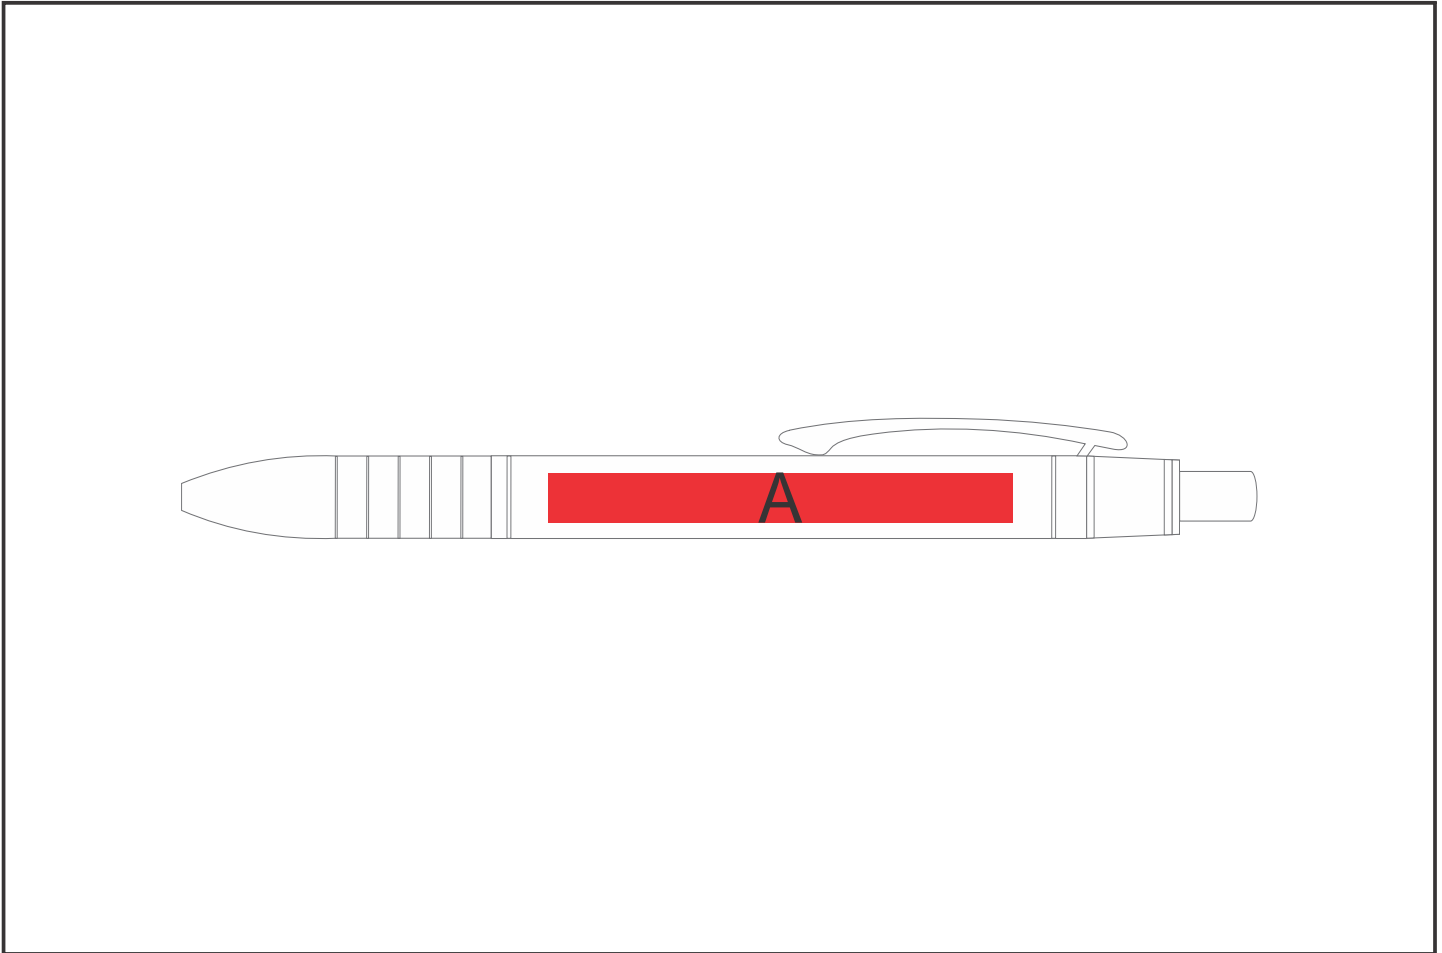

# PEN-1336

Altitude Riptide Ball Pen

## Branding Options:

Position	Branding Method (Branding Code)	No. of Colours	Dimension
A	LaserEngraving (LA)	WHITE	60mm wide x 6mm high