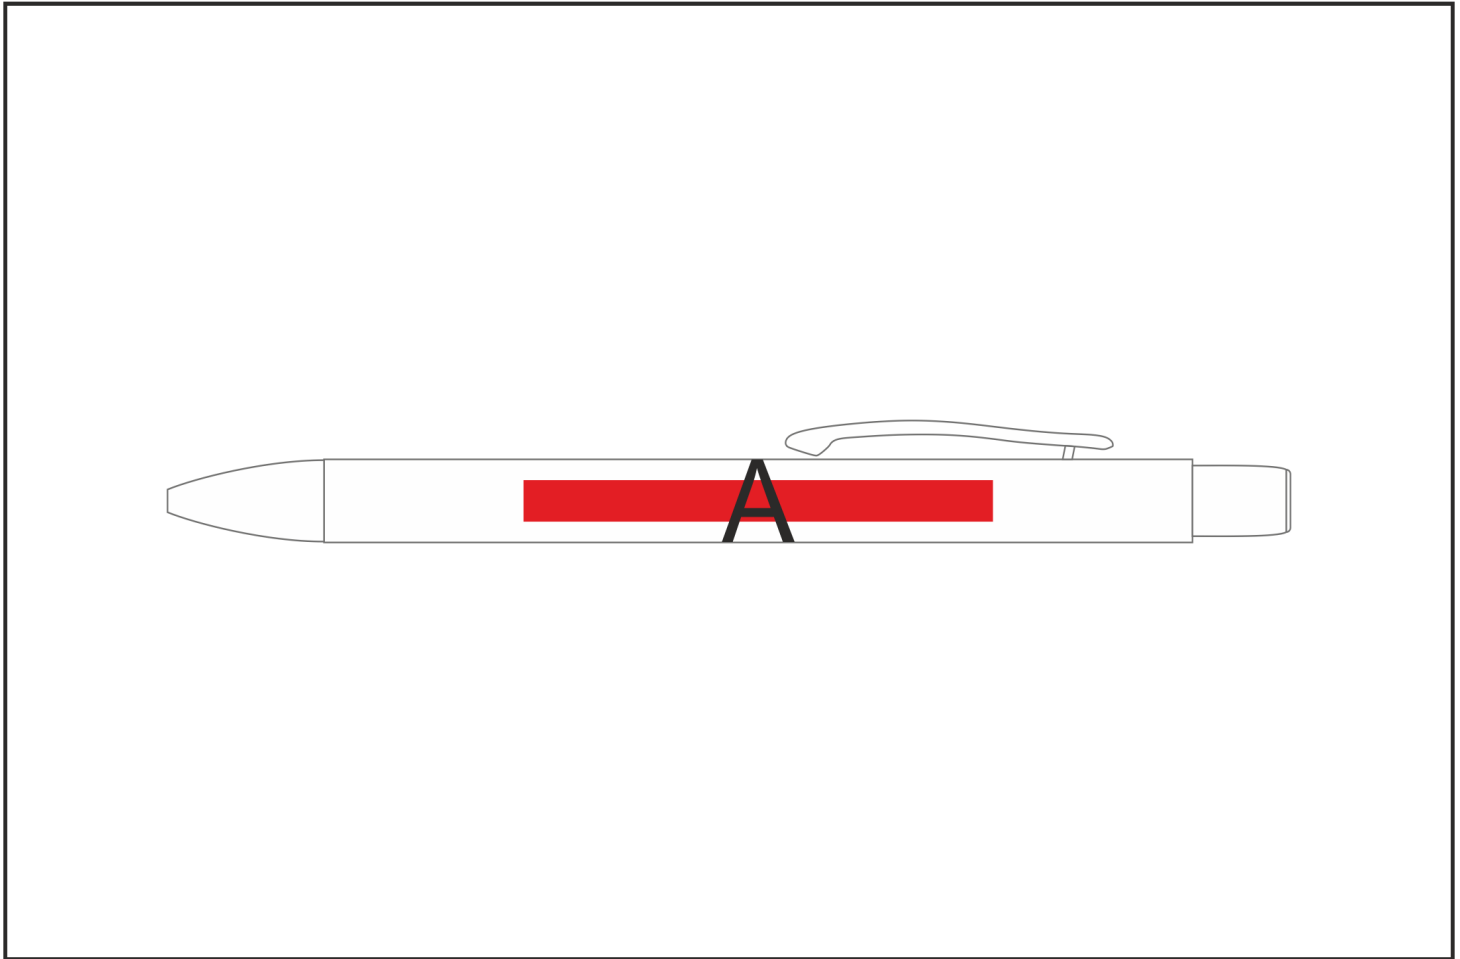

WI-AM-261-B

Altitude Ingress Ball Pen

Need to know:

Branding Qty: Min: 1, Max: 500

Branding Options:

Position	Branding Method (Branding Code)	No. of Colours	Dimension
A	LaserEngraving (LB)	Rose Gold	60mm wide x 5mm high