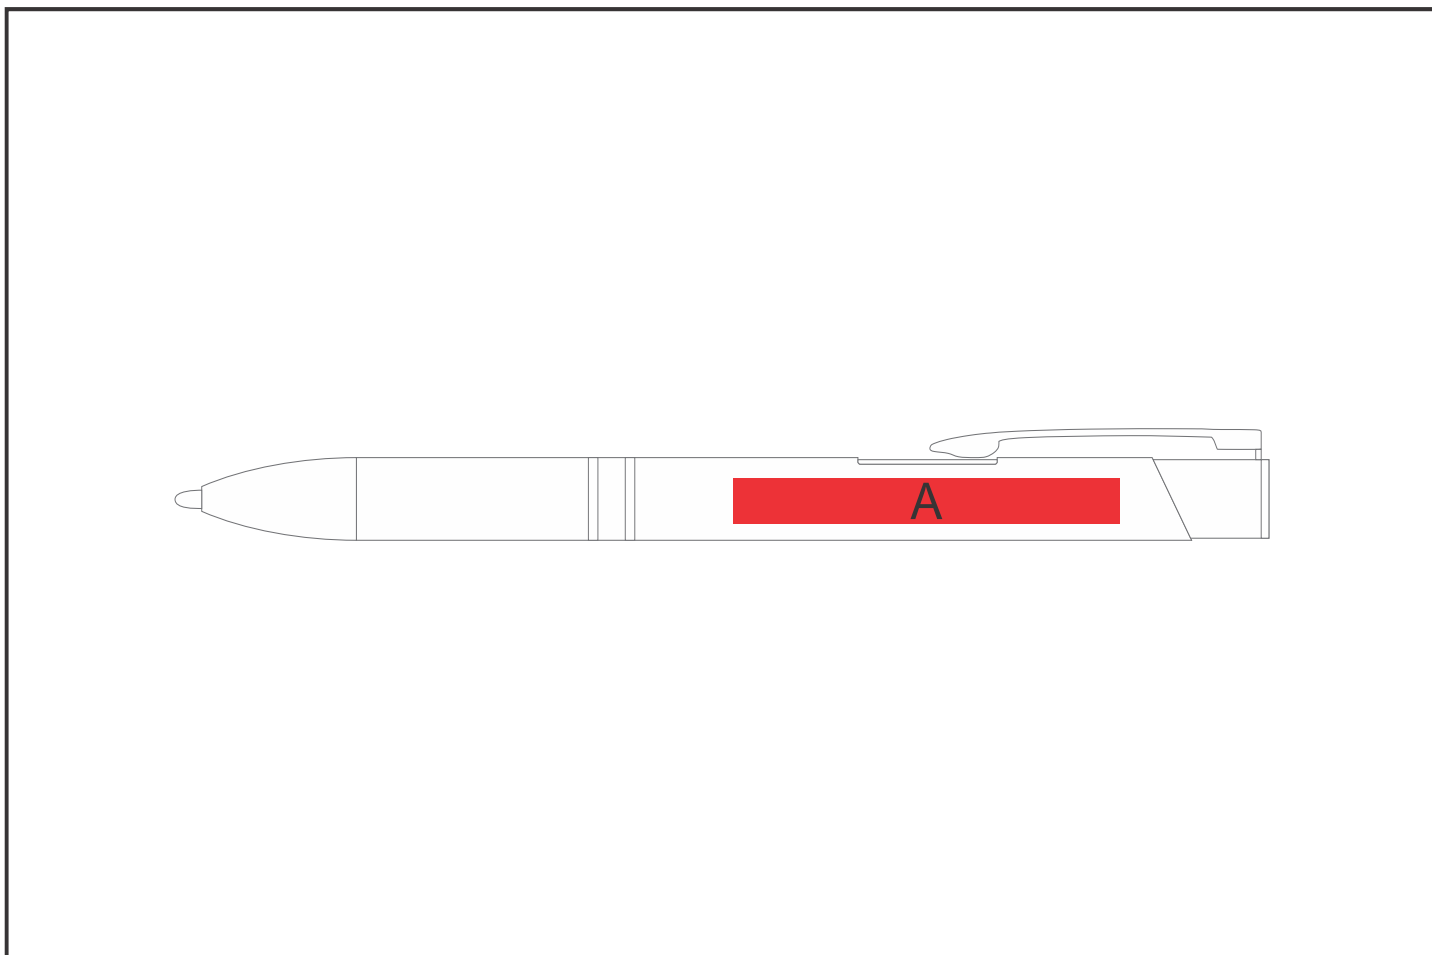

WI-AM-275-B

Altitude Panama Ball Pen

Need to know:

Branding Qty: Min: 1, Max: 1000

Branding Options:

Position	Branding Method (Branding Code)	No. of Colours	Dimension
A	LaserEngraving (LA)	N/A	50mm wide x 5mm high