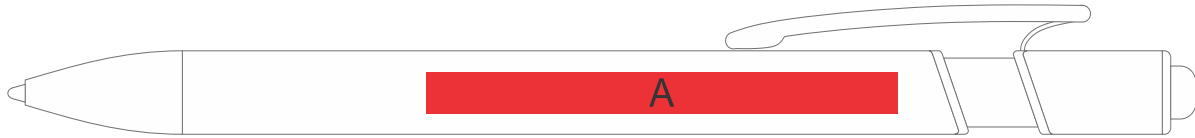

# WI-AM-277-B

Altitude Interlude Stylus Ball Pen

Side 1

## Branding Options:

Position	Branding Method (Branding Code)	No. of Colours	Dimension
A	LaserEngraving (LA)	N/A	60mm wide x 5mm high